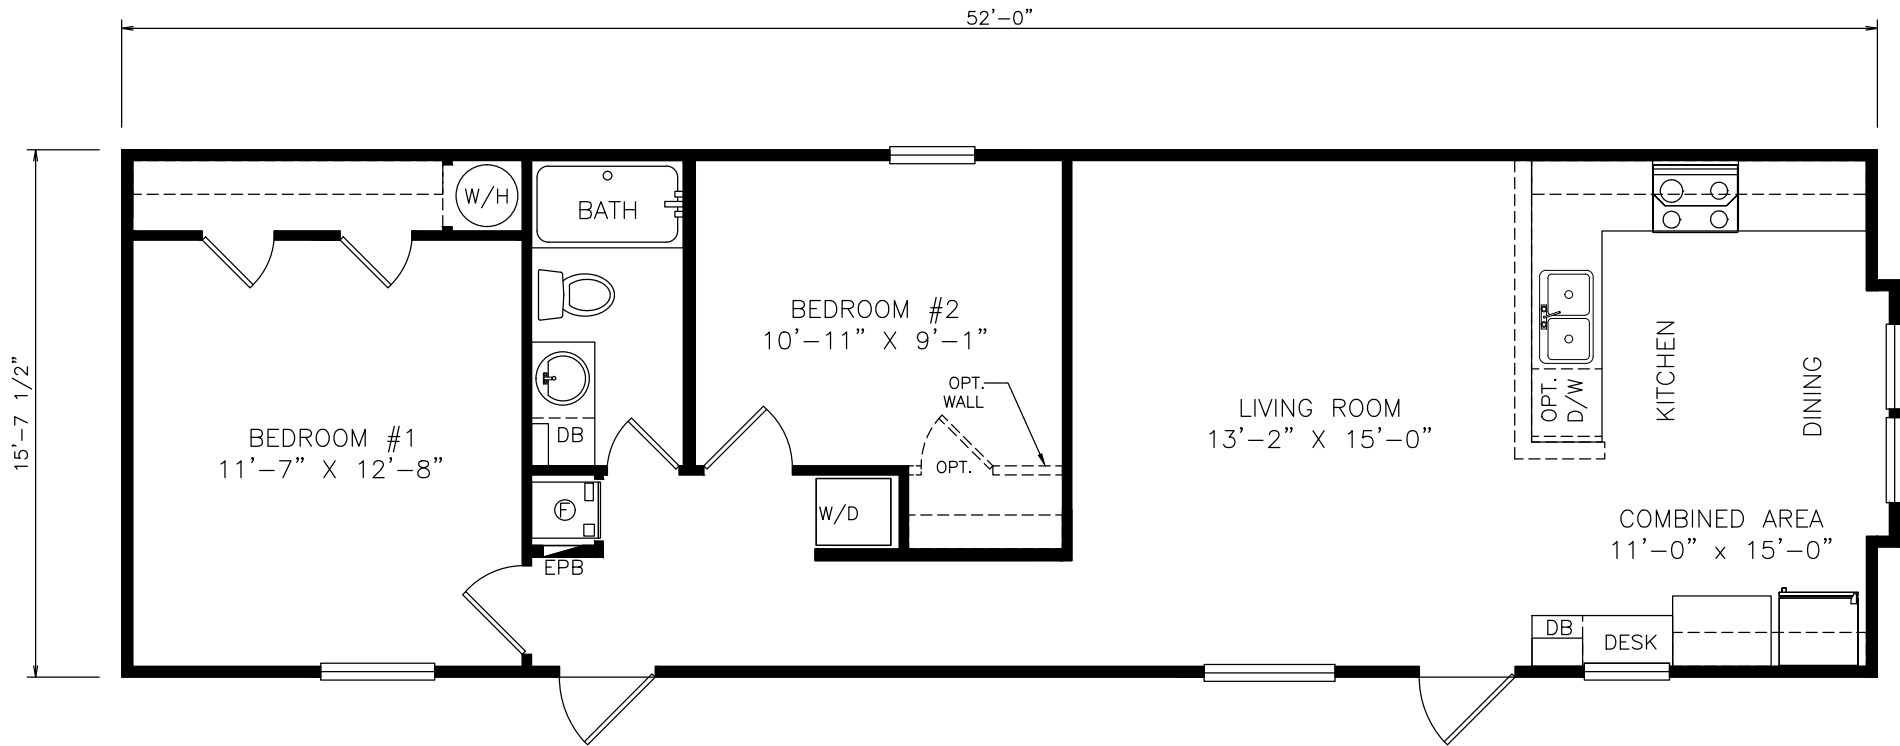

Fawnridge

Heritage Series - Single Section

822 SQ. FT. (Approximate) 2 Bedrooms, 1 Bath

Last Updated: 6-21-21

FACTORY EXPO OUTLET CENTER

5757 S. Palo Verde Rd., #202
Tucson, AZ 85706

FactoryBuiltHomesDirect.com | 1-800-965-2781