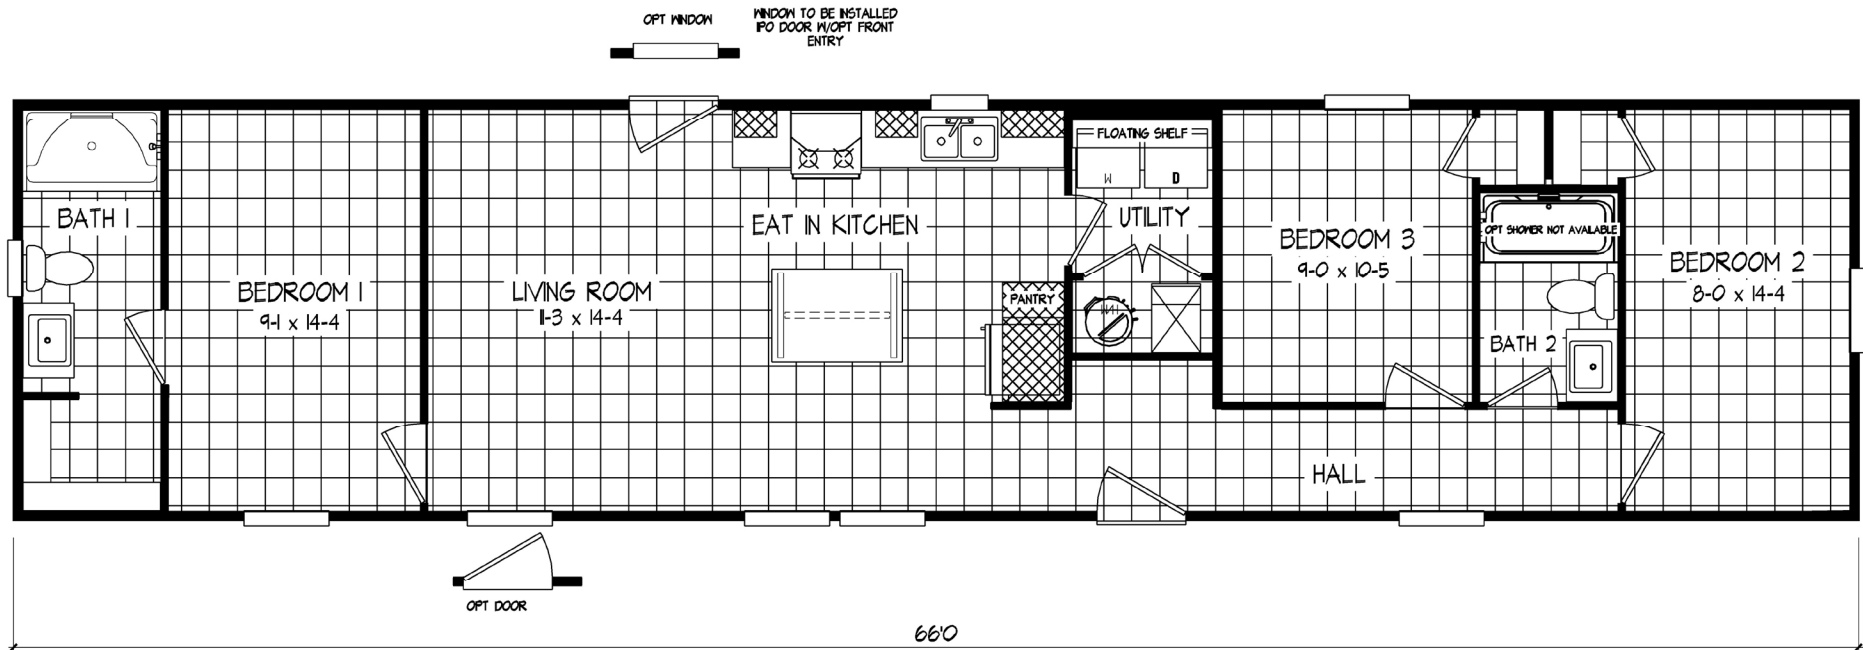

# Fernell

Tempo Series - Single Section

990 SQ. FT. (Approximate) 3 Bedroom, 2 Bath

Last Updated: 10-30-23

**FACTORY EXPO OUTLET CENTER**

5757 S. Palo Verde Rd., #202  
Tucson, AZ 85706

**FactoryBuiltHomesDirect.com | 1-800-965-2781**