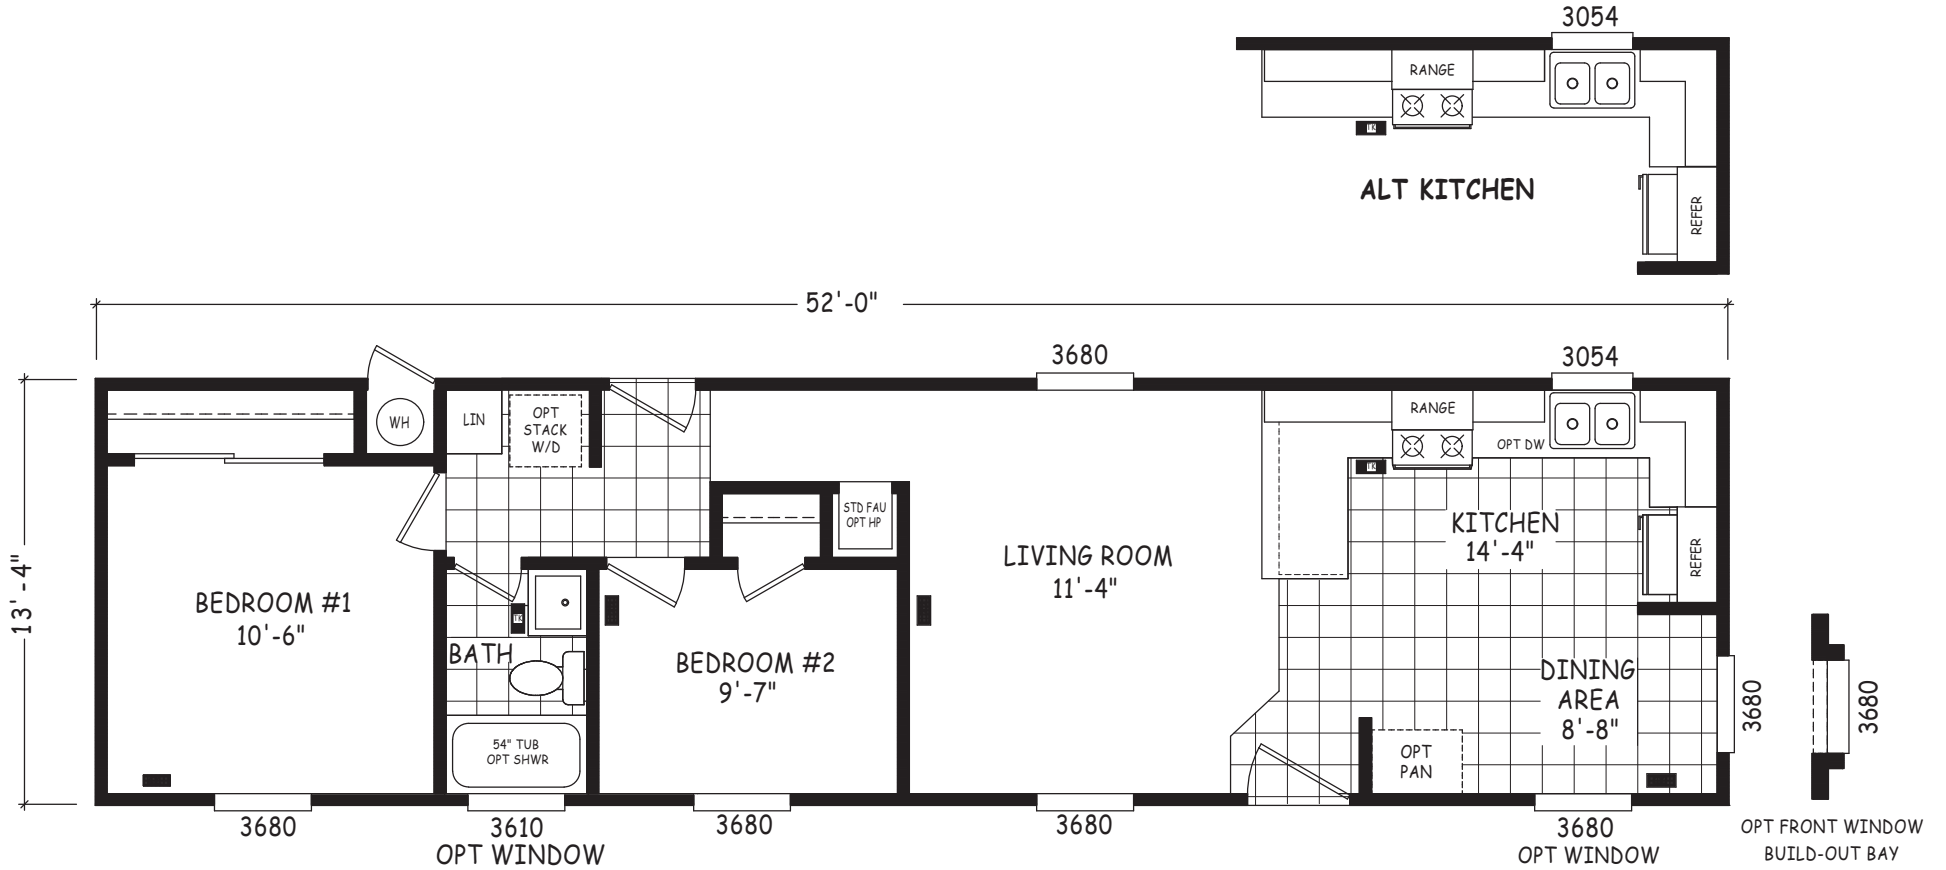

# Finn

Encore Single Wide Series

694 SQ. FT. (Approximate) 2 Bedroom, 1 Bath

Last Updated: 12-12-22

**FACTORY EXPO OUTLET CENTER**  
 5757 S. Palo Verde Rd., #202  
 Tucson, AZ 85706

**FactoryBuiltHomesDirect.com | 1-800-965-2781**