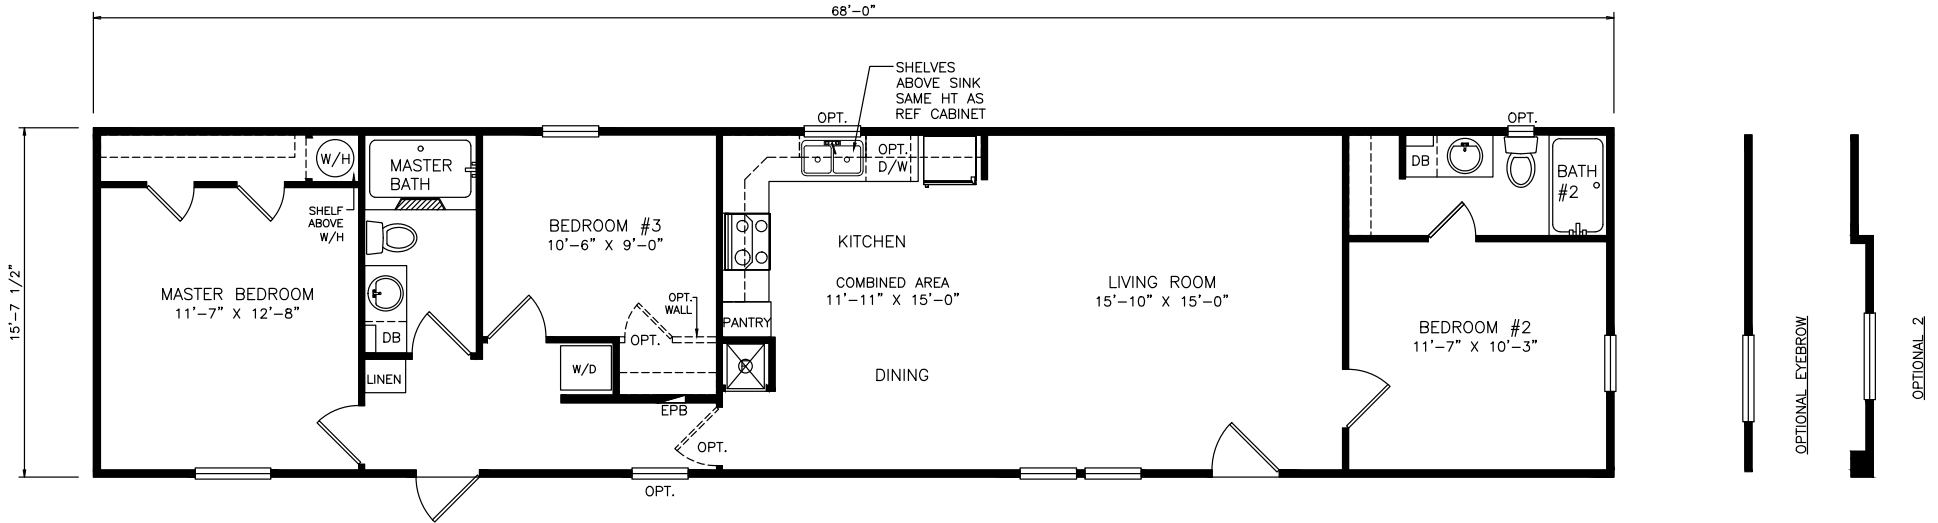

# Furman

Select Series - Single Section

1,068 SQ. FT. (Approximate) 3 Bedrooms, 2 Baths

Last Updated: 6-18-21

**FACTORY EXPO OUTLET CENTER**  
 5757 S. Palo Verde Rd., #202  
 Tucson, AZ 85706

**FactoryBuiltHomesDirect.com | 1-800-965-2781**