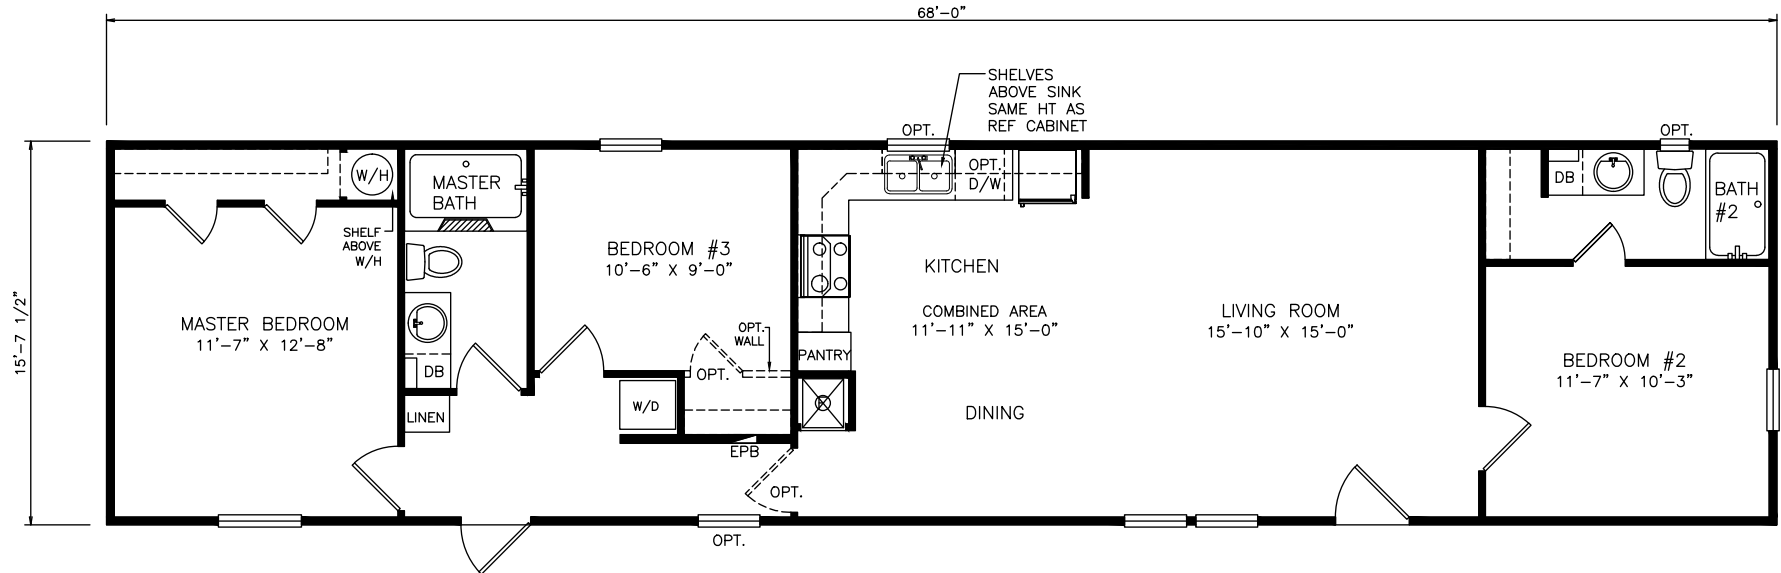

# Gable

Heritage Series - Single Section

1,068 SQ. FT. (Approximate) 3 Bedrooms, 2 Baths

Last Updated: 6-21-21

**FACTORY EXPO OUTLET CENTER**  
 5757 S. Palo Verde Rd., #202  
 Tucson, AZ 85706

**FactoryBuiltHomesDirect.com | 1-800-965-2781**