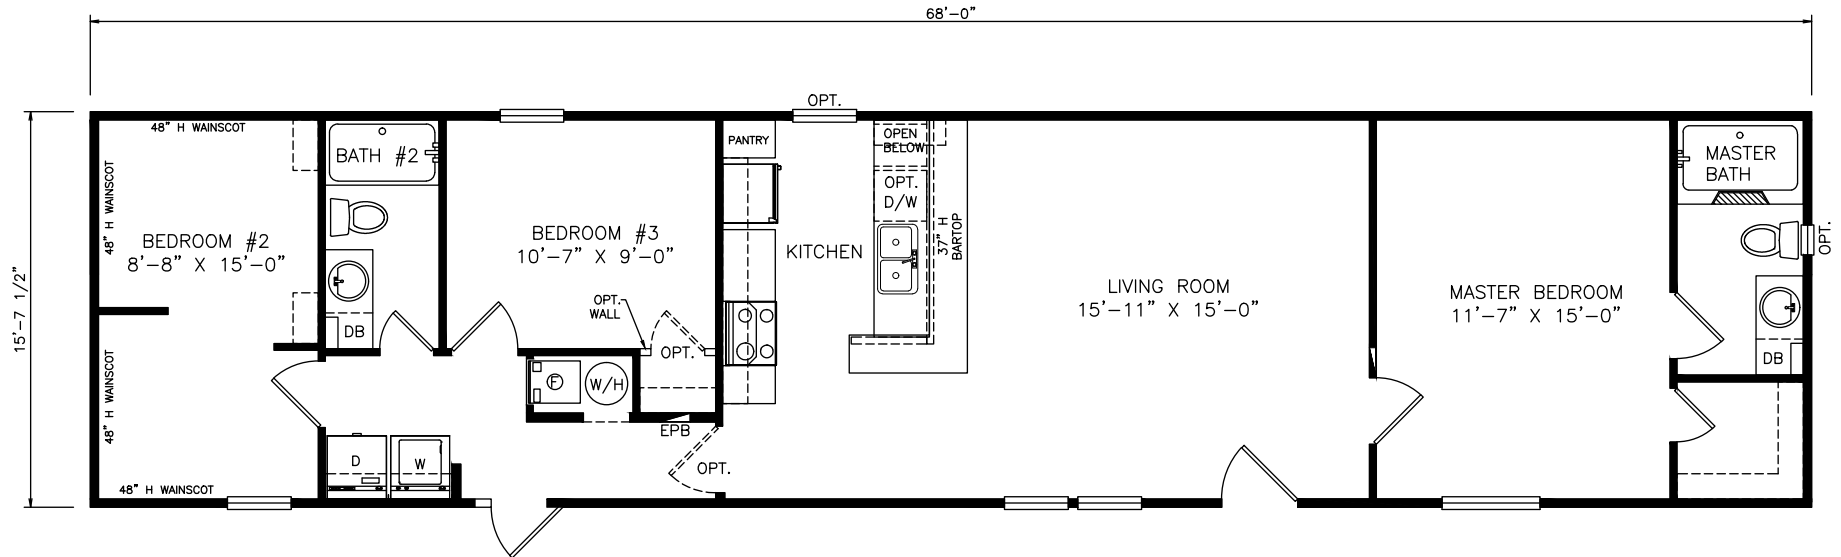

Gaffney

Heritage Series - Single Section

1,068 SQ. FT. (Approximate) 3 Bedrooms, 2 Baths

Last Updated: 6-21-21

FACTORY EXPO OUTLET CENTER

5757 S. Palo Verde Rd., #202
Tucson, AZ 85706

FactoryBuiltHomesDirect.com | 1-800-965-2781