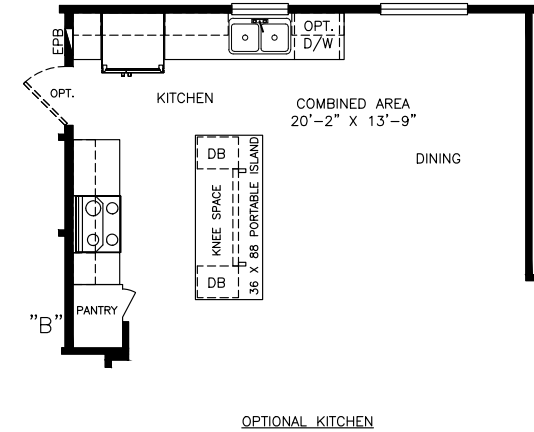

Gagnon

Heritage Series - Multi Section

1,497 SQ. FT. (Approximate) 3 Bedrooms, 2 Baths

Last Updated: 6-23-21

FACTORY EXPO OUTLET CENTER

5757 S. Palo Verde Rd., #202
Tucson, AZ 85706

FactoryBuiltHomesDirect.com | 1-800-965-2781