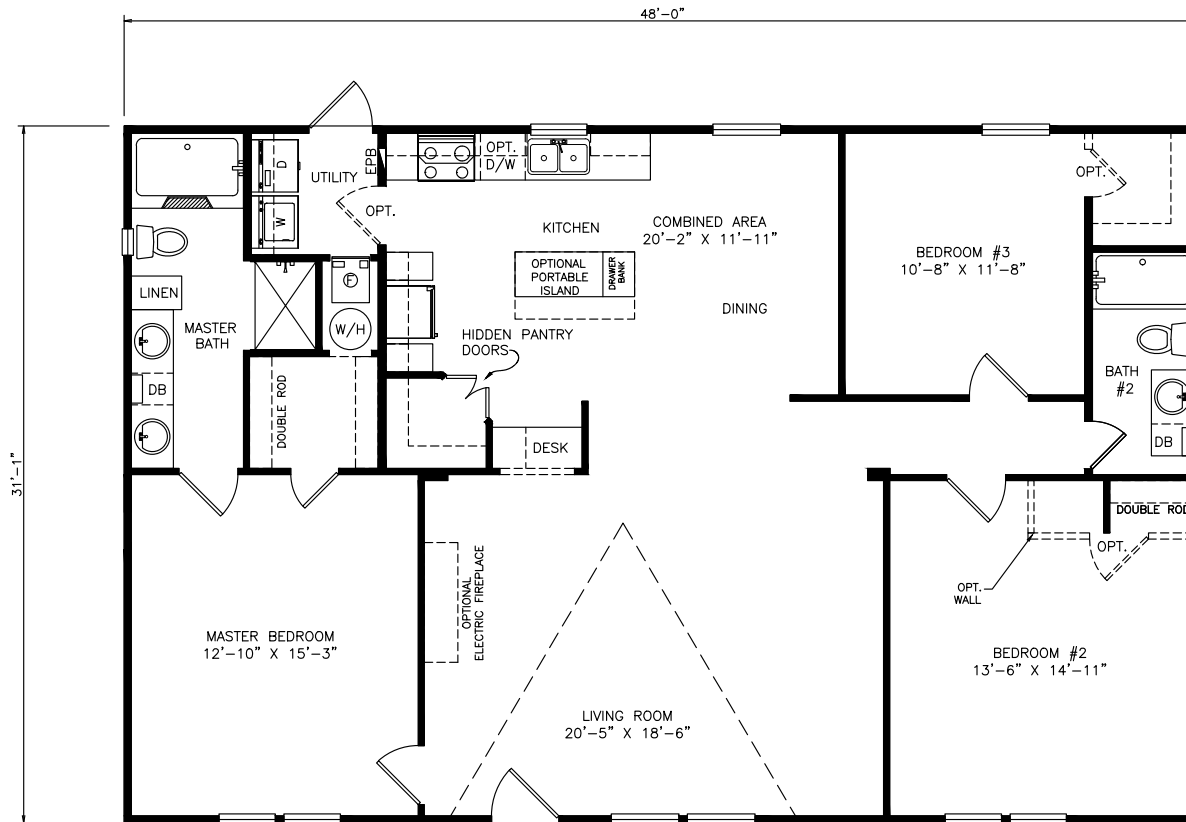

Gagnon

Heritage Series - Multi Section

1,497 SQ. FT. (Approximate) 3 Bedrooms, 2 Baths

Last Updated: 6-23-21

FACTORY EXPO OUTLET CENTER

5757 S. Palo Verde Rd., #202
Tucson, AZ 85706

FactoryBuiltHomesDirect.com | 1-800-965-2781