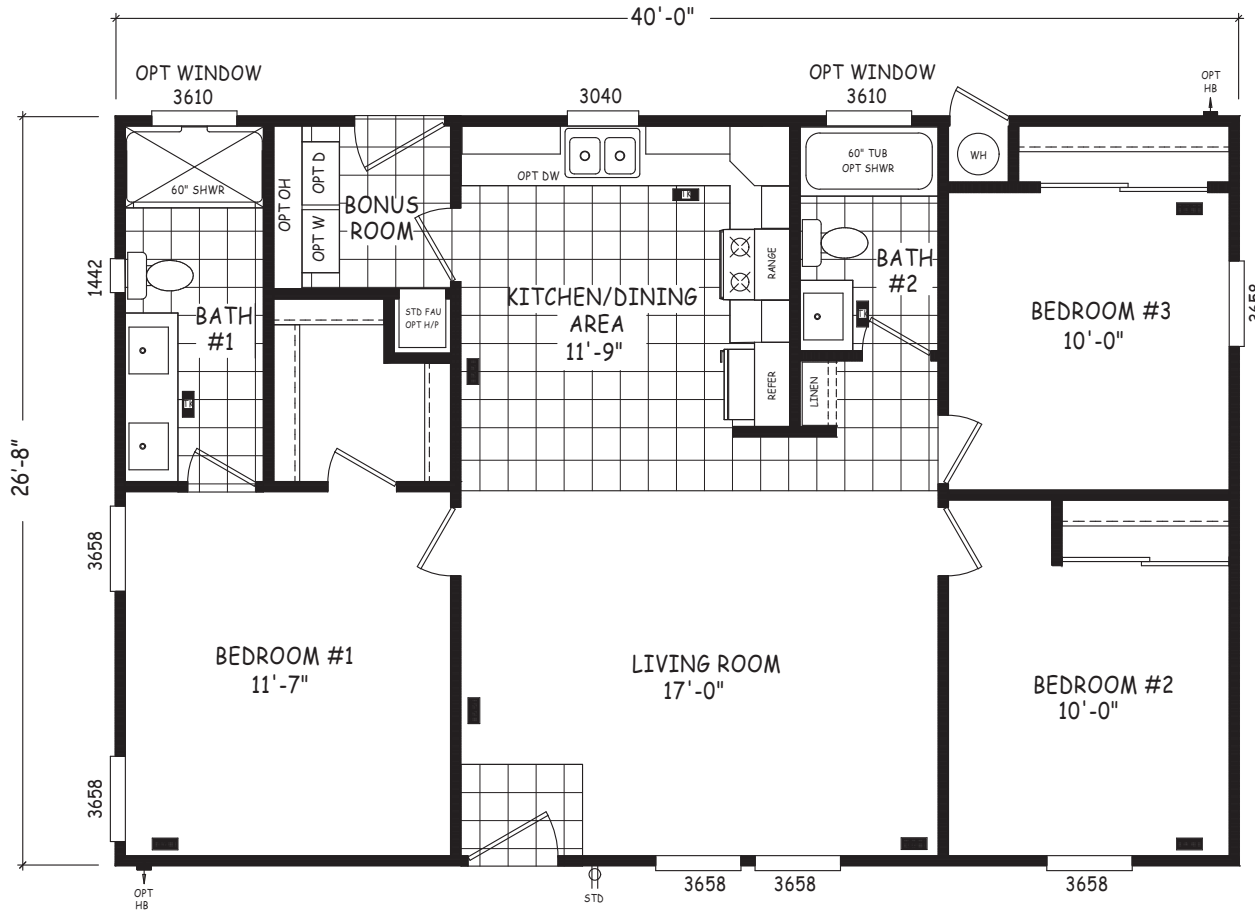

Galena

Edge Series

1,067 SQ. FT. (Approximate) 3 Bedroom, 2 Bath

Last Updated: 8-22-22

FACTORY EXPO OUTLET CENTER
 5757 S. Palo Verde Rd., #202
 Tucson, AZ 85706

FactoryBuiltHomesDirect.com | 1-800-965-2781