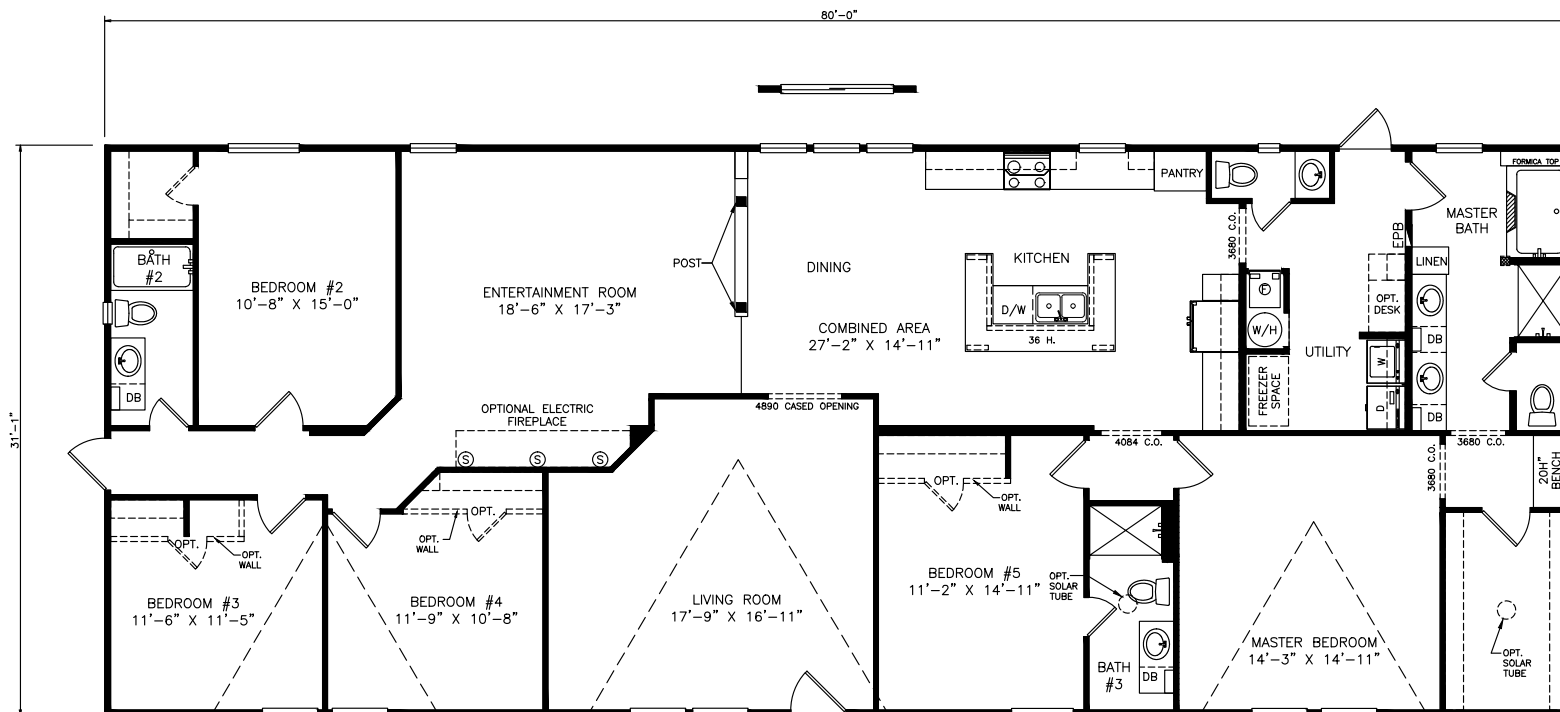

Gilson

Heritage Series - Multi Section

2,494 SQ. FT. (Approximate) 5 Bedrooms, 3.5 Baths

Last Updated: 6-23-21

FACTORY EXPO OUTLET CENTER

5757 S. Palo Verde Rd., #202

Tucson, AZ 85706

FactoryBuiltHomesDirect.com | 1-800-965-2781