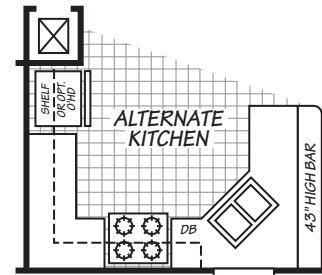

# Glenrock

Canyon Lake Series

990 SQ. FT. (Approximate) 2 Bedroom, 2 Bath

Last Updated: 10-11-24

**FACTORY EXPO OUTLET CENTER**  
5757 S. Palo Verde Rd., #202  
Tucson, AZ 85706

**FactoryBuiltHomesDirect.com | 1-800-965-2781**