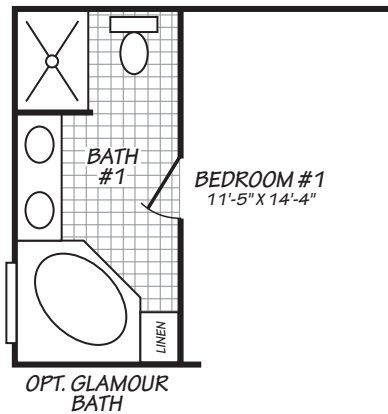

# Glenrock

Canyon Lake Series

990 SQ. FT. (Approximate) 2 Bedroom, 2 Bath

Last Updated: 10-11-24

**FACTORY EXPO OUTLET CENTER**  
5757 S. Palo Verde Rd., #202  
Tucson, AZ 85706

**FactoryBuiltHomesDirect.com | 1-800-965-2781**