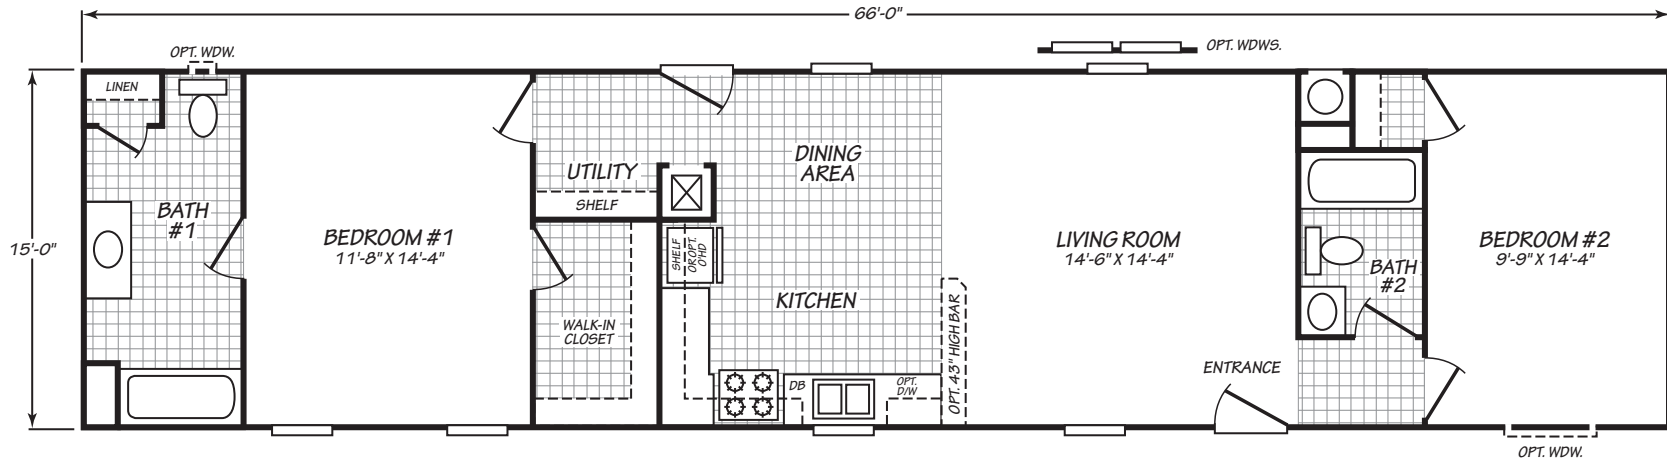

# Glenrock

Canyon Lake Series

990 SQ. FT. (Approximate) 2 Bedroom, 2 Bath

Last Updated: 10-11-24

**FACTORY EXPO OUTLET CENTER**  
5757 S. Palo Verde Rd., #202  
Tucson, AZ 85706

**FactoryBuiltHomesDirect.com | 1-800-965-2781**