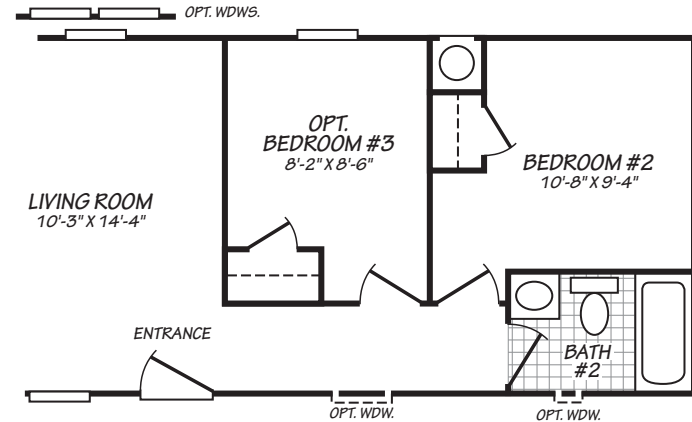

# Glenrock

Canyon Lake Series

990 SQ. FT. (Approximate) 2 Bedroom, 2 Bath

Last Updated: 10-11-24

**FACTORY EXPO OUTLET CENTER**  
5757 S. Palo Verde Rd., #202  
Tucson, AZ 85706

**FactoryBuiltHomesDirect.com | 1-800-965-2781**