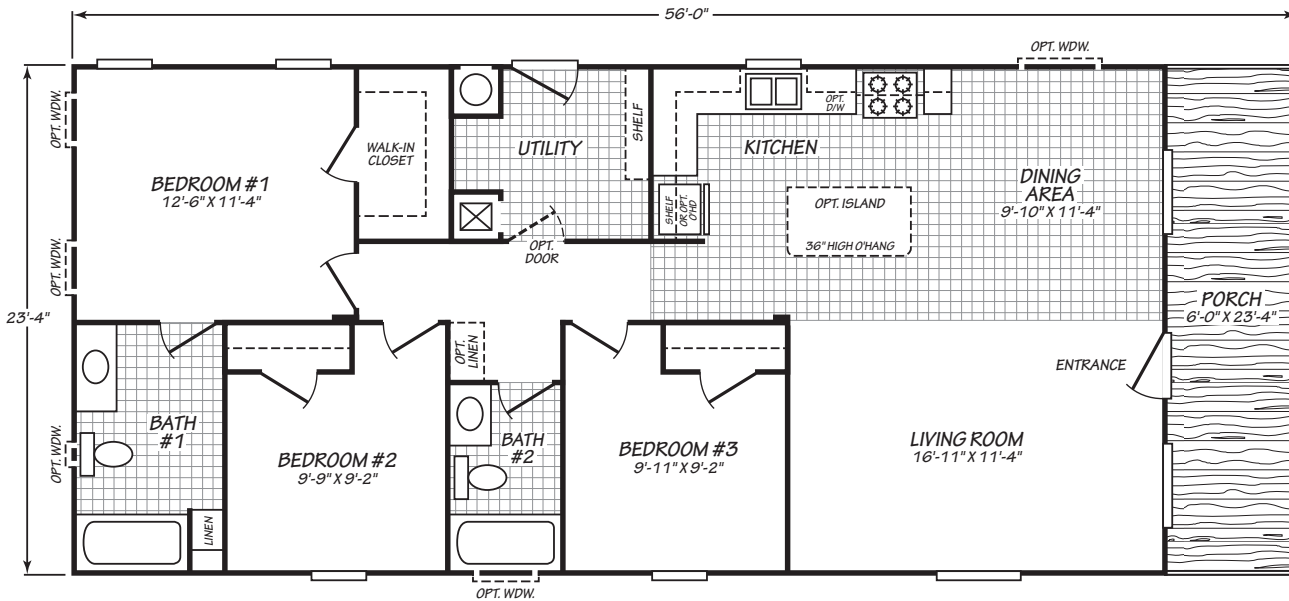

Green Valley

Canyon Lake Series

1166 SQ. FT. (Approximate) 3 Bedroom, 2 Bath

Factory Expo
"Factory Direct Pricing" OUTLET CENTER

Last Updated: 10-11-24

FACTORY EXPO OUTLET CENTER

5757 S. Palo Verde Rd., #202
Tucson, AZ 85706