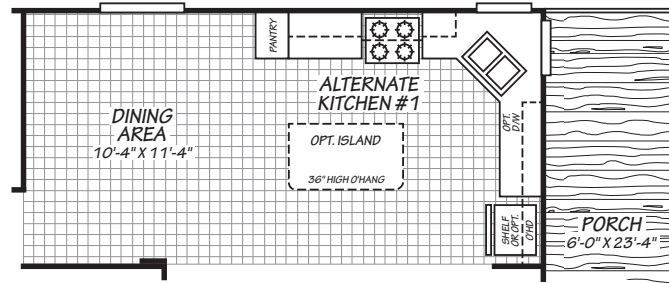

Green Valley

Canyon Lake Series

1166 SQ. FT. (Approximate) 3 Bedroom, 2 Bath

Factory Expo
"Factory Direct Pricing" OUTLET CENTER

Last Updated: 10-11-24

FACTORY EXPO OUTLET CENTER

5757 S. Palo Verde Rd., #202
Tucson, AZ 85706