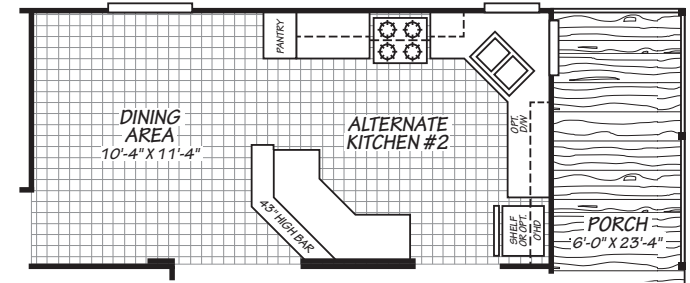

Green Valley

Canyon Lake Series

1166 SQ. FT. (Approximate) 3 Bedroom, 2 Bath

Factory Expo
"Factory Direct Pricing" OUTLET CENTER

Last Updated: 10-11-24

FACTORY EXPO OUTLET CENTER

5757 S. Palo Verde Rd., #202
Tucson, AZ 85706