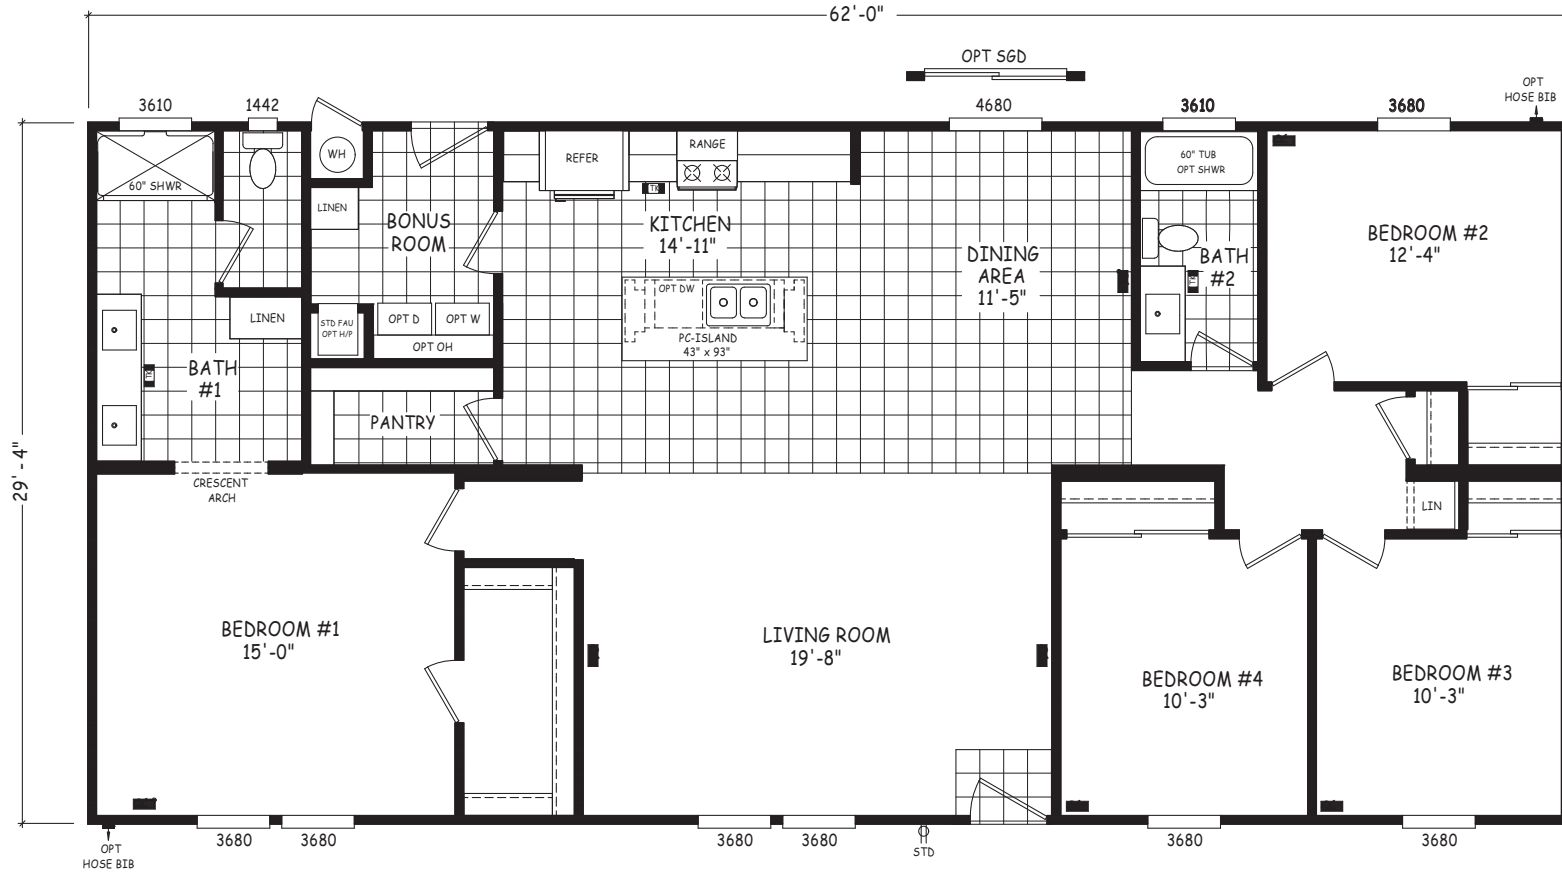

Greenway

Pinnacle Series

1,818 SQ. FT. (Approximate) 4 Bedroom, 2 Bath

Last Updated: 8-22-22

FACTORY EXPO OUTLET CENTER

5757 S. Palo Verde Rd., #202
Tucson, AZ 85706

FactoryBuiltHomesDirect.com | 1-800-965-2781