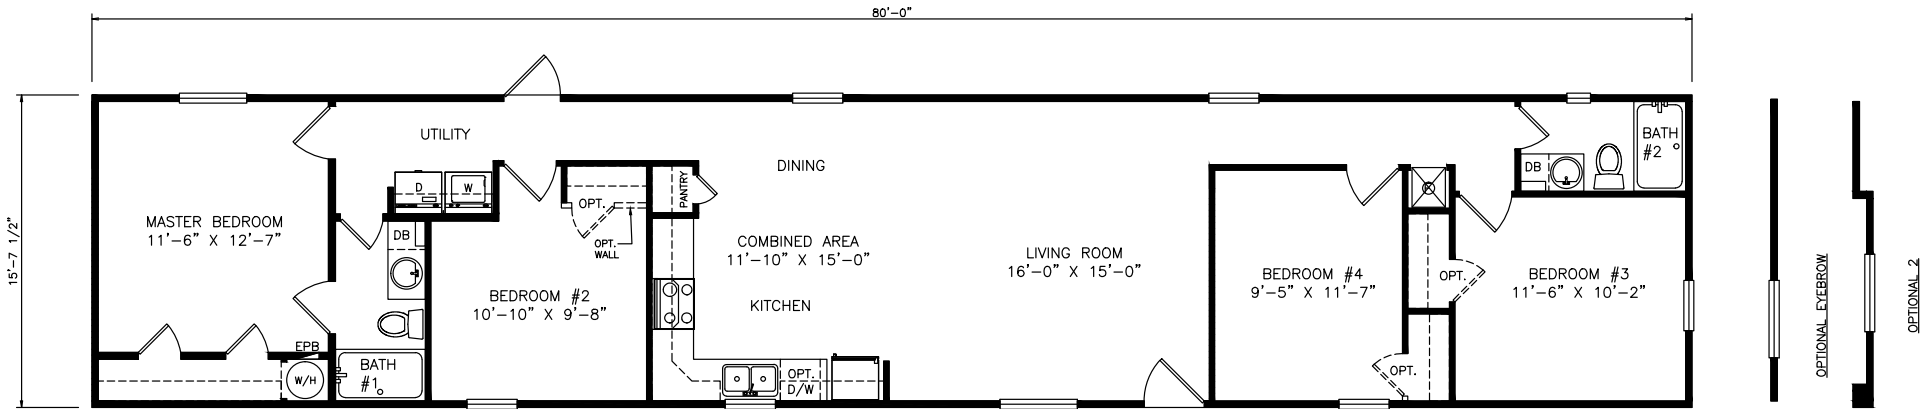

Gresham

Select Series - Single Section

1,256 SQ. FT. (Approximate) 4 Bedrooms, 2 Baths

Last Updated: 6-18-21

FACTORY EXPO OUTLET CENTER
 5757 S. Palo Verde Rd., #202
 Tucson, AZ 85706

FactoryBuiltHomesDirect.com | 1-800-965-2781