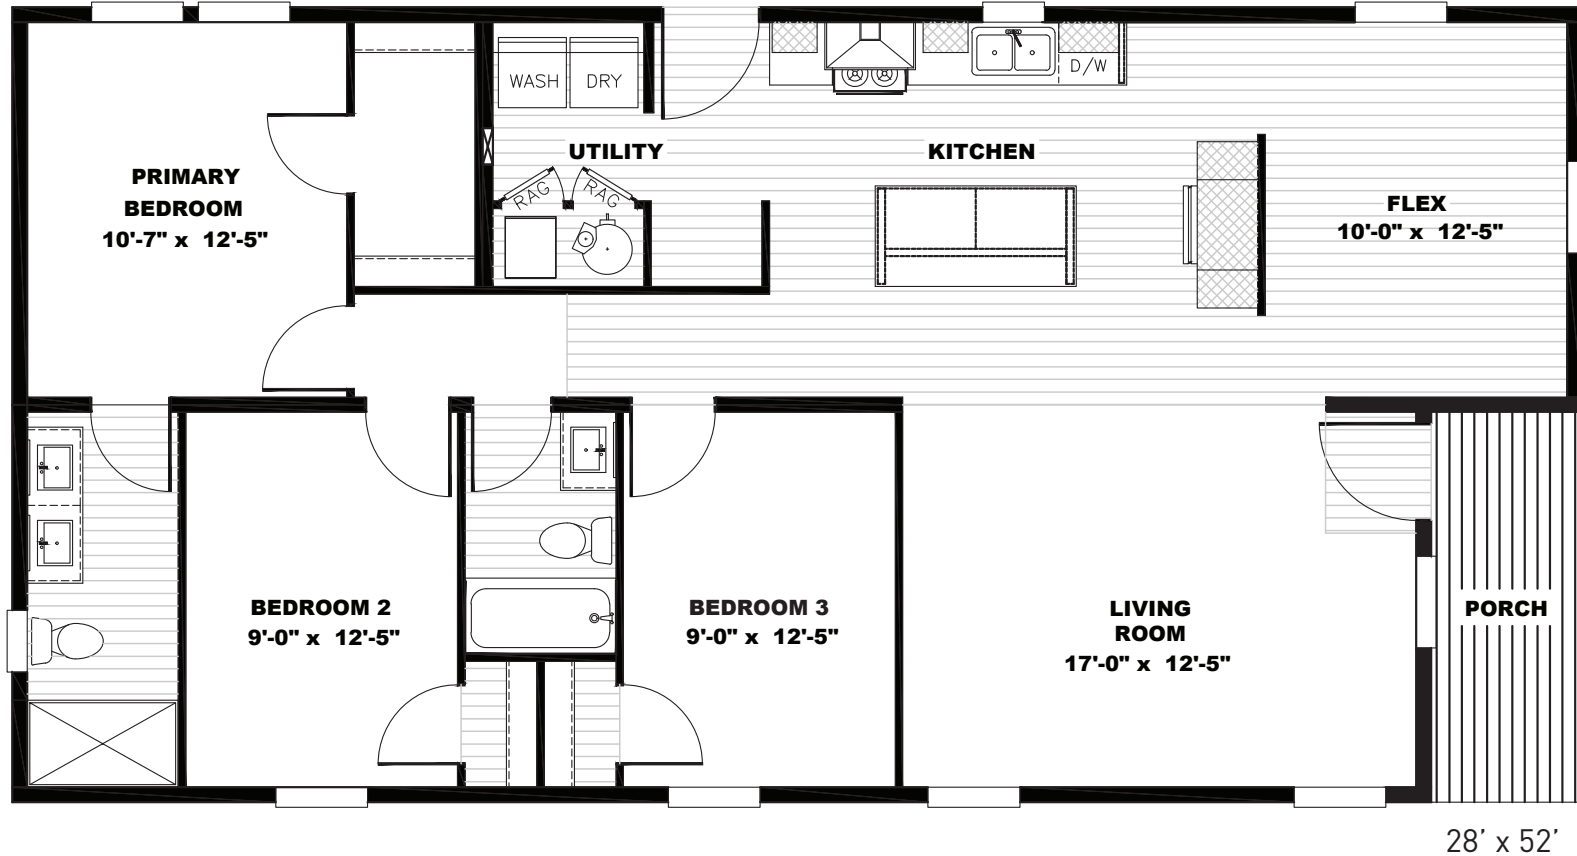

Gubler

Tempo Porch Series - Multi Section

1,369 SQ. FT. (Approximate) 3 Bedroom, 2 Bath

Last Updated: 5-22-23

FACTORY EXPO OUTLET CENTER

5757 S. Palo Verde Rd., #202
Tucson, AZ 85706

FactoryBuiltHomesDirect.com | 1-800-965-2781