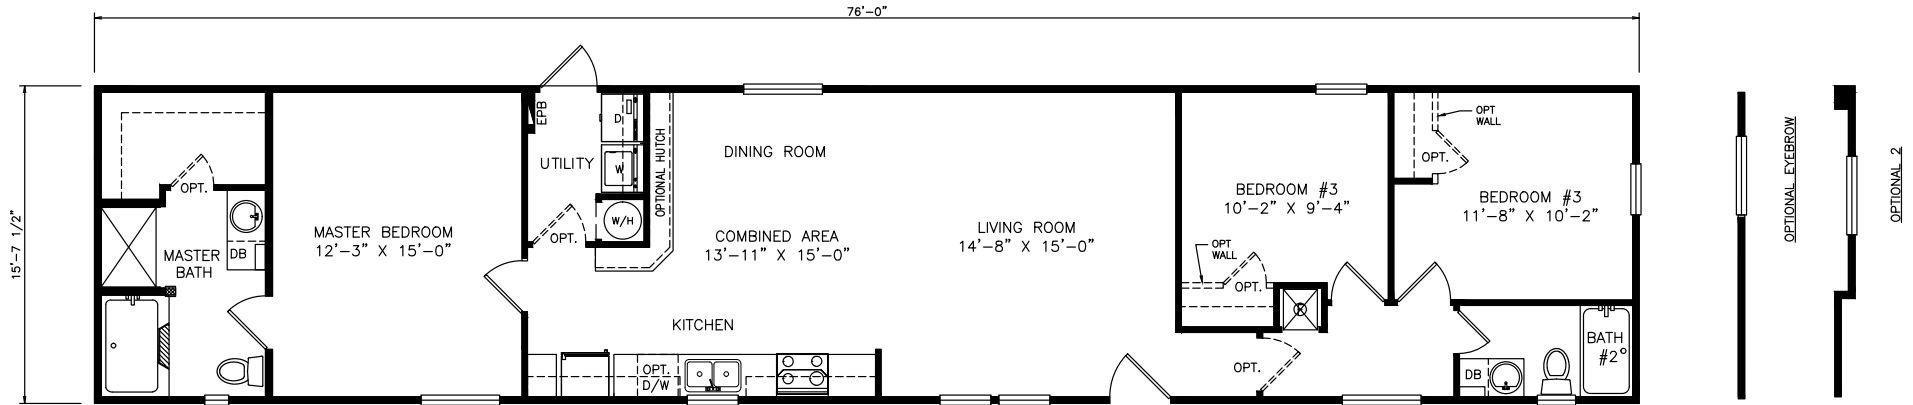

Hames

Select Series - Single Section

1,193 SQ. FT. (Approximate) 3 Bedrooms, 2 Baths

Last Updated: 6-18-21

FACTORY EXPO OUTLET CENTER
 5757 S. Palo Verde Rd., #202
 Tucson, AZ 85706

FactoryBuiltHomesDirect.com | 1-800-965-2781