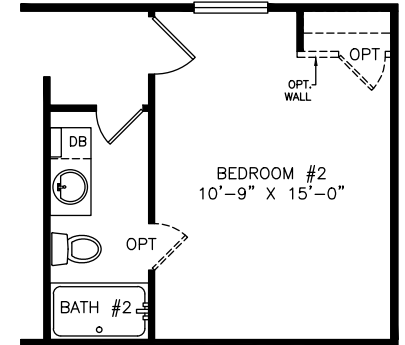

# Hanlon

Select Series - Single Section

880 SQ. FT. (Approximate) 2 Bedrooms, 2 Baths

Last Updated: 6-18-21

OPTIONAL SHOWER

OPTIONAL DOOR

**FACTORY EXPO OUTLET CENTER**

5757 S. Palo Verde Rd., #202  
Tucson, AZ 85706