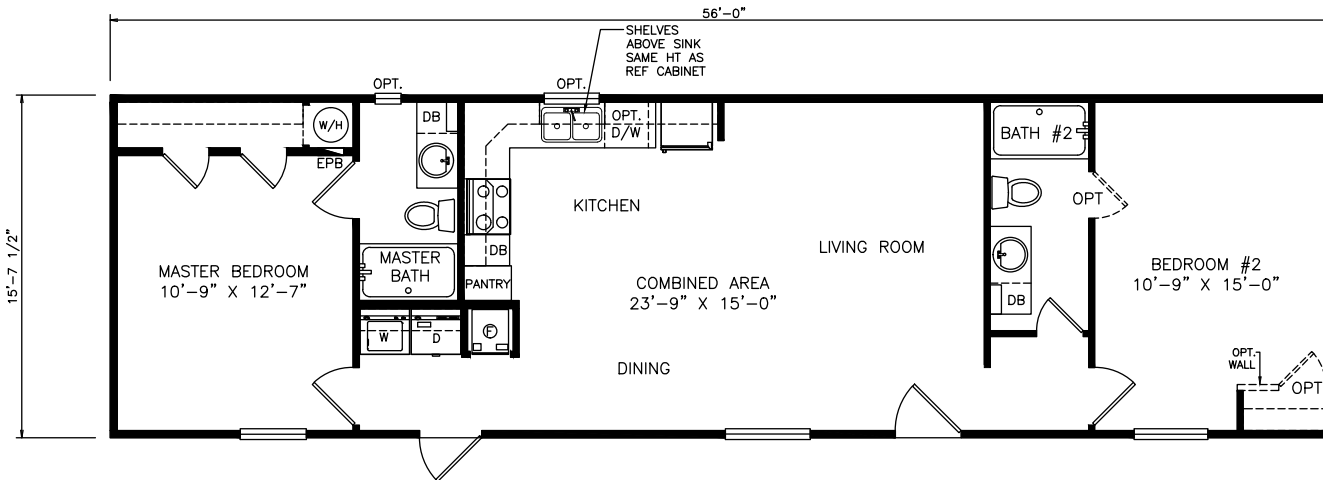

# Hanlon

Select Series - Single Section

880 SQ. FT. (Approximate) 2 Bedrooms, 2 Baths

Last Updated: 6-18-21

OPTIONAL SHOWER

OPTIONAL DOOR

**FACTORY EXPO OUTLET CENTER**

5757 S. Palo Verde Rd., #202  
Tucson, AZ 85706