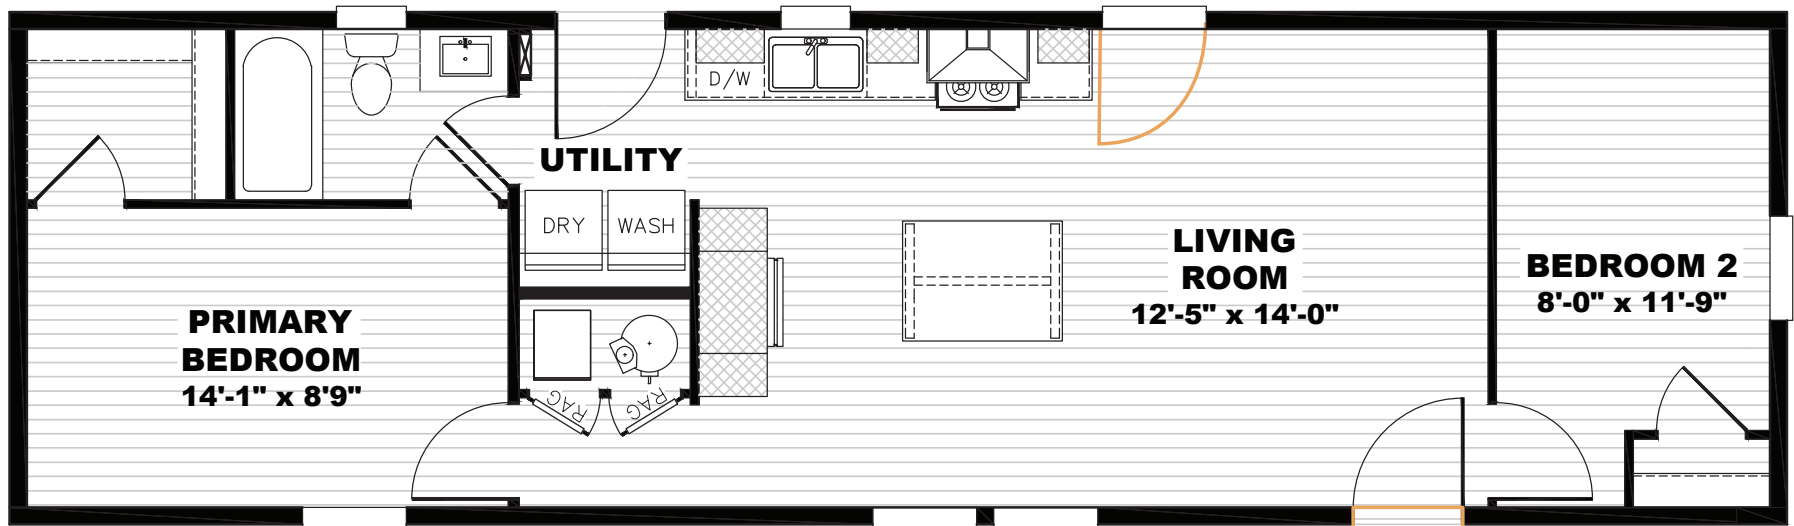

# Hanksville

Tempo Series - Single Section

780 SQ. FT. (Approximate) 2 Bedroom, 1 Bath

Last Updated: 10-2-24

 Alternate Door Location Available

Note: This home includes a walk-in shower.  
(Tub/Shower as shown is not available)

15' x 52'