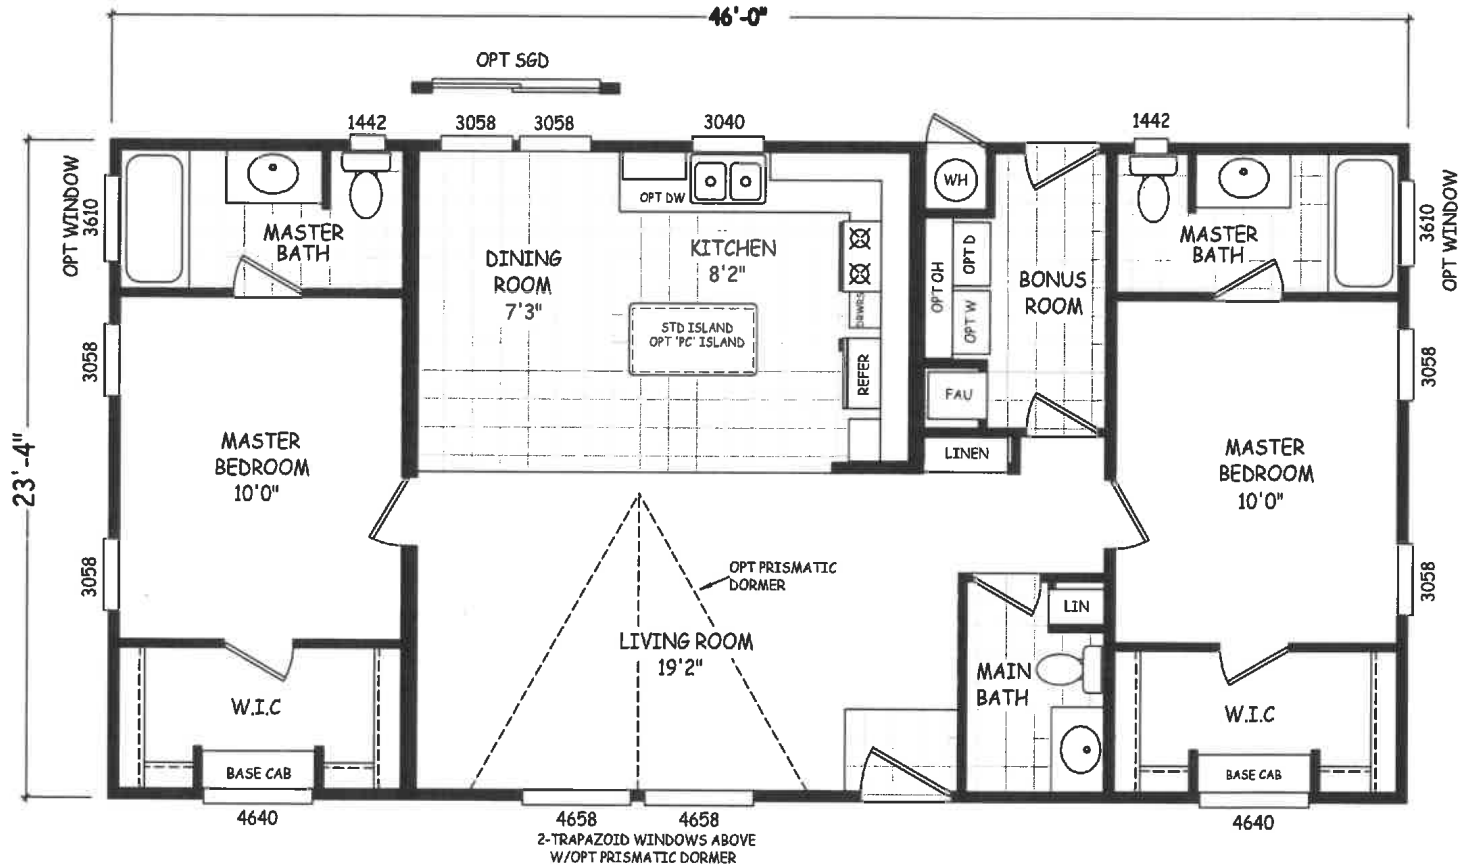

Henager

Landmark Series **Cavo HOMES**

2 Bedroom, 2.5 Bath
Approx. 1073 Sq. Ft.

Last Updated: 8-25-20

I authorize Factory Expo Outlet Center to build my house, per this plan.

X _____

Customer Signature/Date