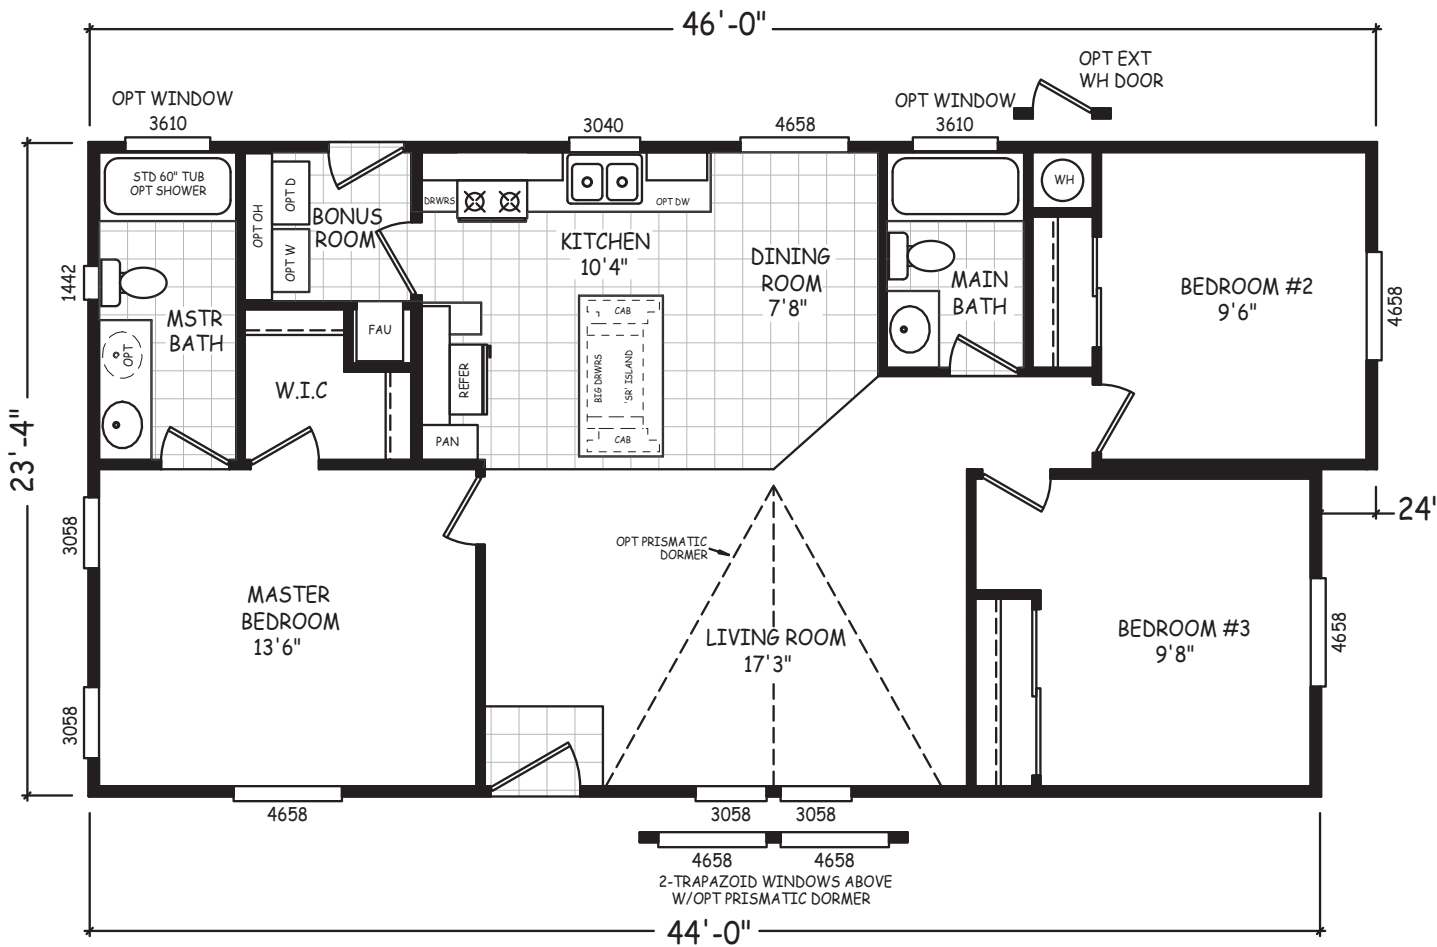

Heritage

TS Series **CAYO** HOMES

3 Bedroom, 2 Bath
Approx. 1049 Sq. Ft.

Last Updated: 8-25-20

I authorize Factory Expo Outlet Center to build my house, per this plan.

X _____
Customer Signature/Date

Important: Due to our policy of continual improvement, all information in our brochures may vary from actual home. The right is reserved to make changes at any time, without notice or obligation, in colors, materials, specifications, processes, and models. All dimensions and square footage calculations are nominal and approximate figures. Please check with your local sales associate for specific and current information.