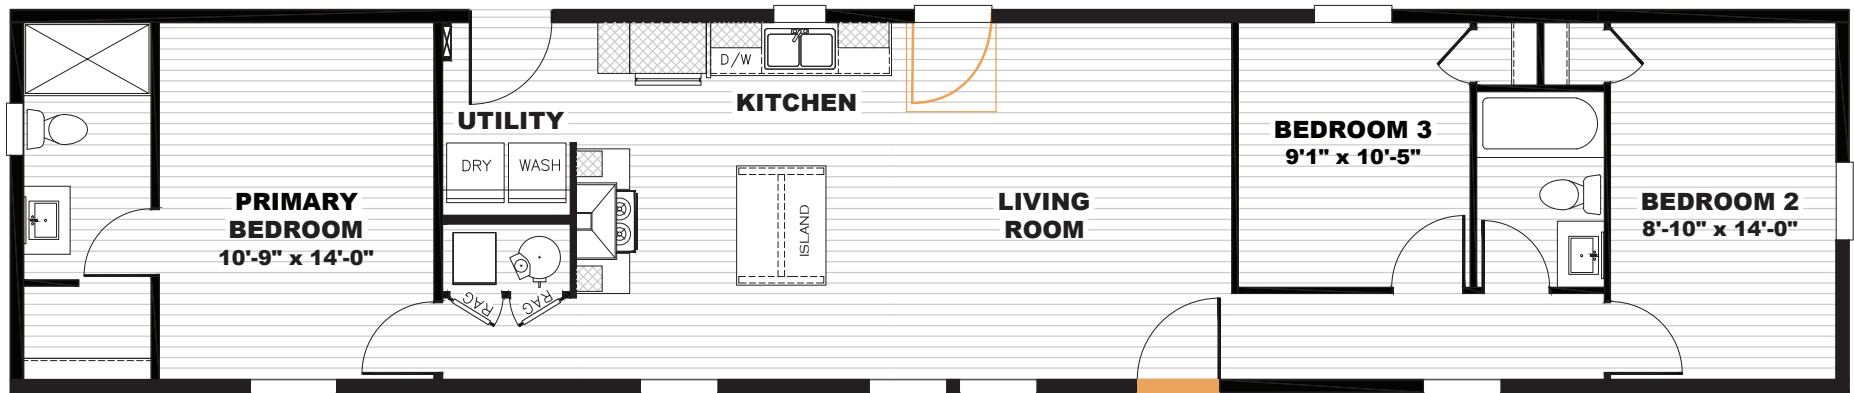

Holden

Tempo Series - Single Section

1,080 SQ. FT. (Approximate) 3 Bedroom, 2 Bath

Last Updated: 5-22-23

 Alternate Door Location Available

15' x 72'

FACTORY EXPO OUTLET CENTER
5757 S. Palo Verde Rd., #202
Tucson, AZ 85706