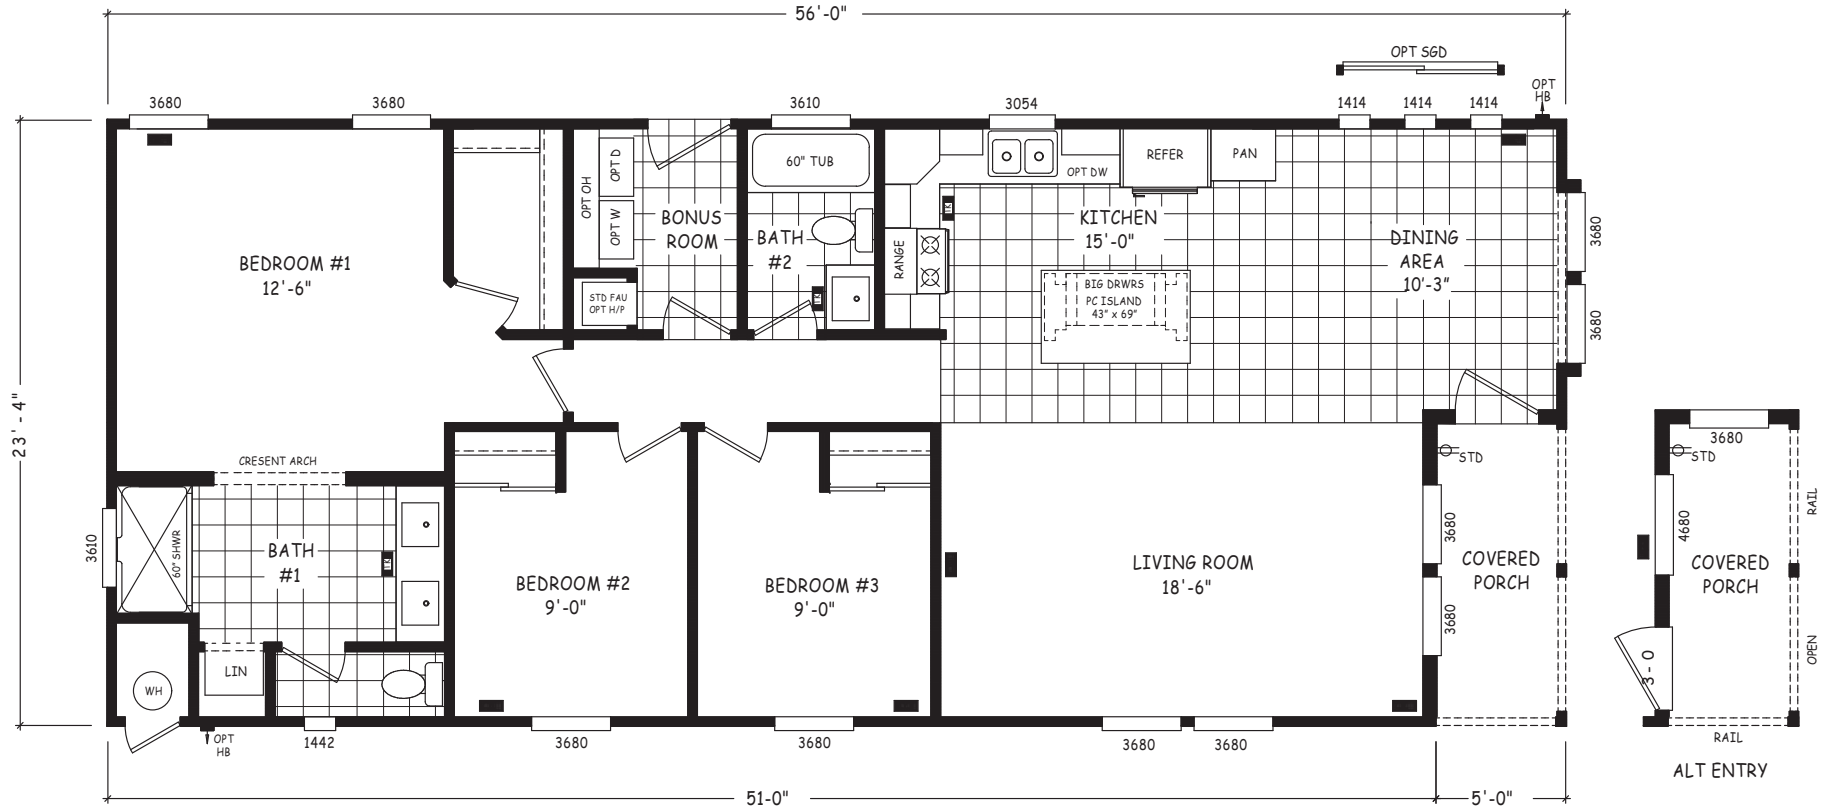

Huckleberry

Pinnacle Series

1,307 SQ. FT. (Approximate) 3 Bedroom, 2 Bath

Last Updated: 8-22-22

FACTORY EXPO OUTLET CENTER

5757 S. Palo Verde Rd., #202
Tucson, AZ 85706

FactoryBuiltHomesDirect.com | 1-800-965-2781