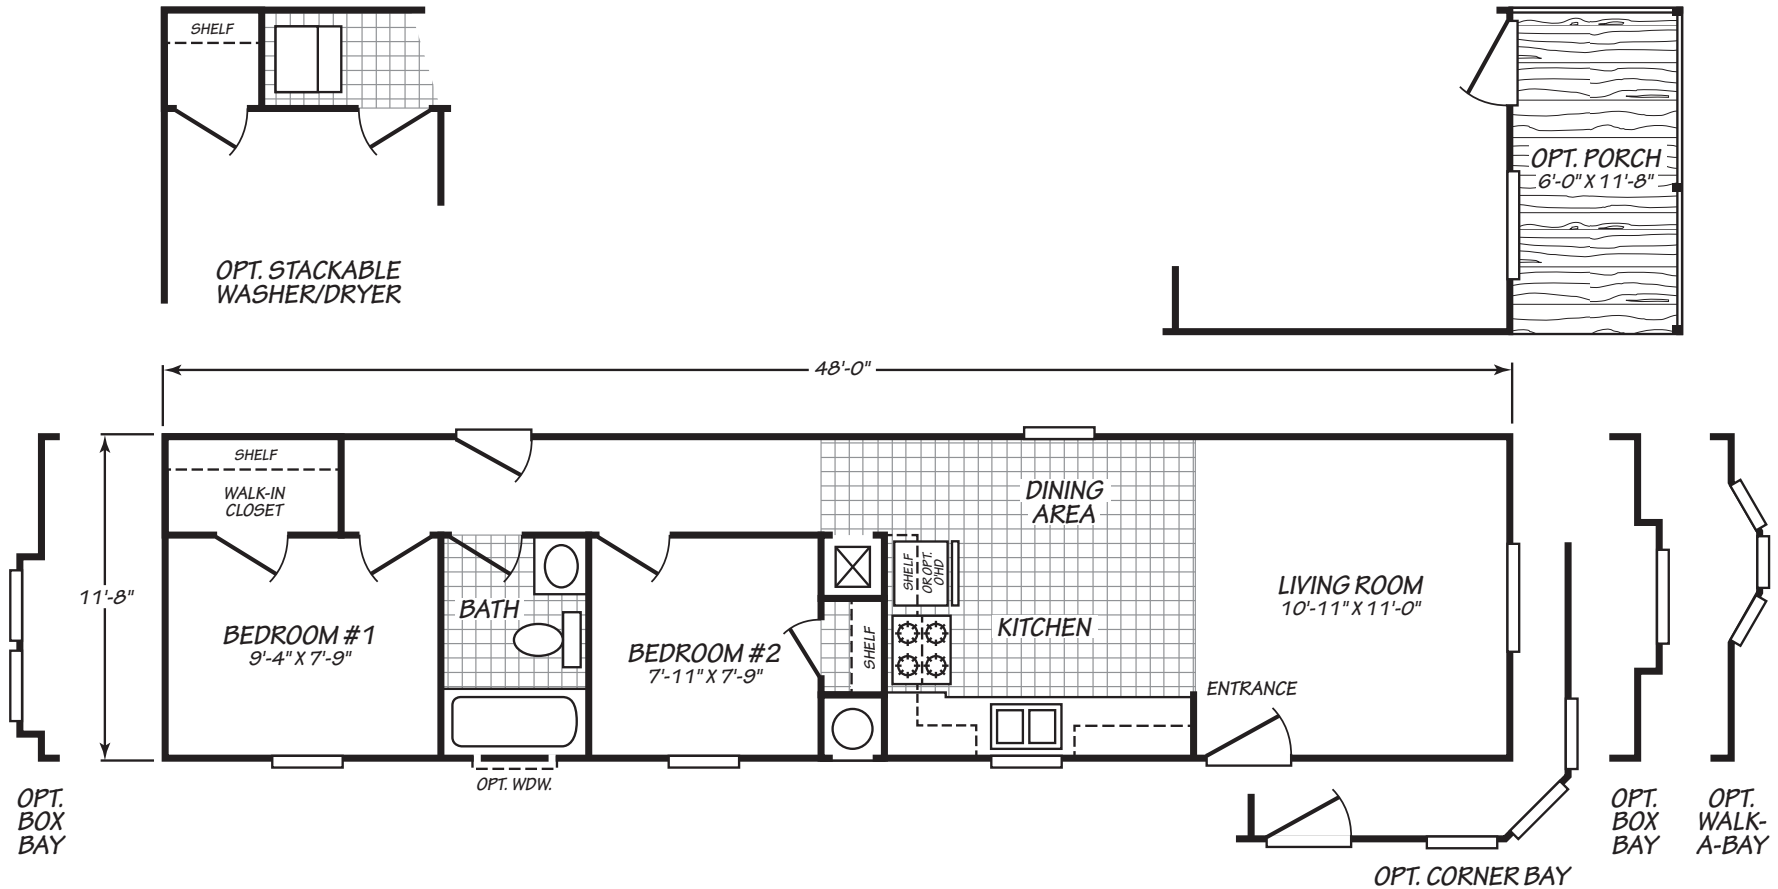

Huntley

Canyon Lake Series

560 SQ. FT. (Approximate) 2 Bedroom, 1 Bath

Last Updated: 10-11-24

FACTORY EXPO OUTLET CENTER
 5757 S. Palo Verde Rd., #202
 Tucson, AZ 85706

FactoryBuiltHomesDirect.com | 1-800-965-2781