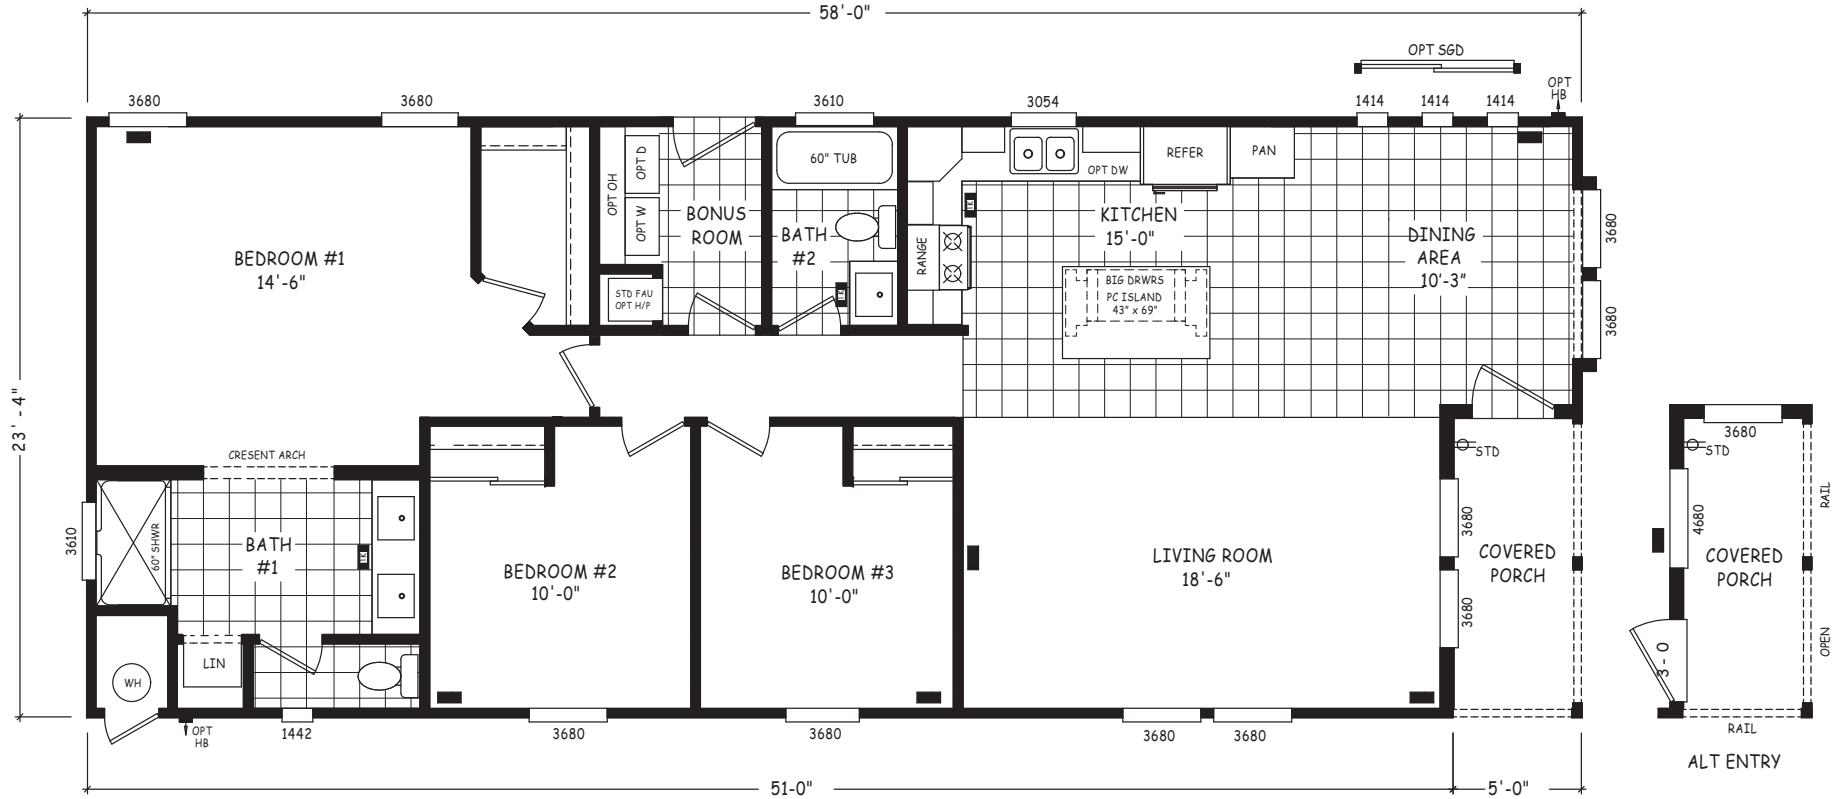

Hyrum

Pinnacle Series

1,353 SQ. FT. (Approximate) 3 Bedroom, 2 Bath

Last Updated: 8-22-22

FACTORY EXPO OUTLET CENTER
 5757 S. Palo Verde Rd., #202
 Tucson, AZ 85706

FactoryBuiltHomesDirect.com | 1-800-965-2781