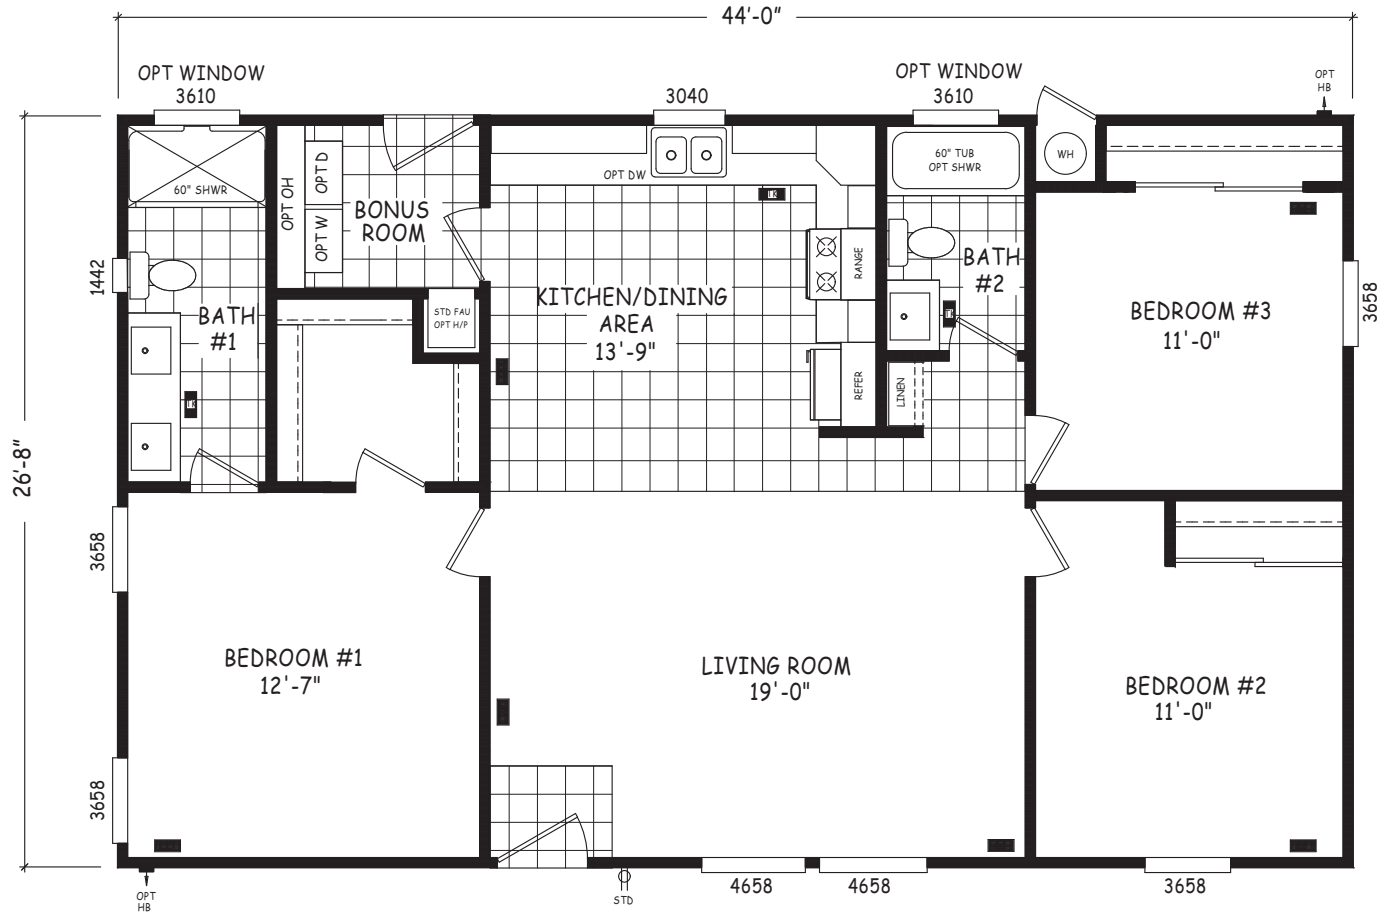

Irwin

Edge Series

1,174 SQ. FT. (Approximate) 3 Bedroom, 2 Bath

Factory Expo
"Factory Direct Pricing" **OUTLET CENTER**

Last Updated: 8-22-22

FACTORY EXPO OUTLET CENTER
5757 S. Palo Verde Rd., #202
Tucson, AZ 85706