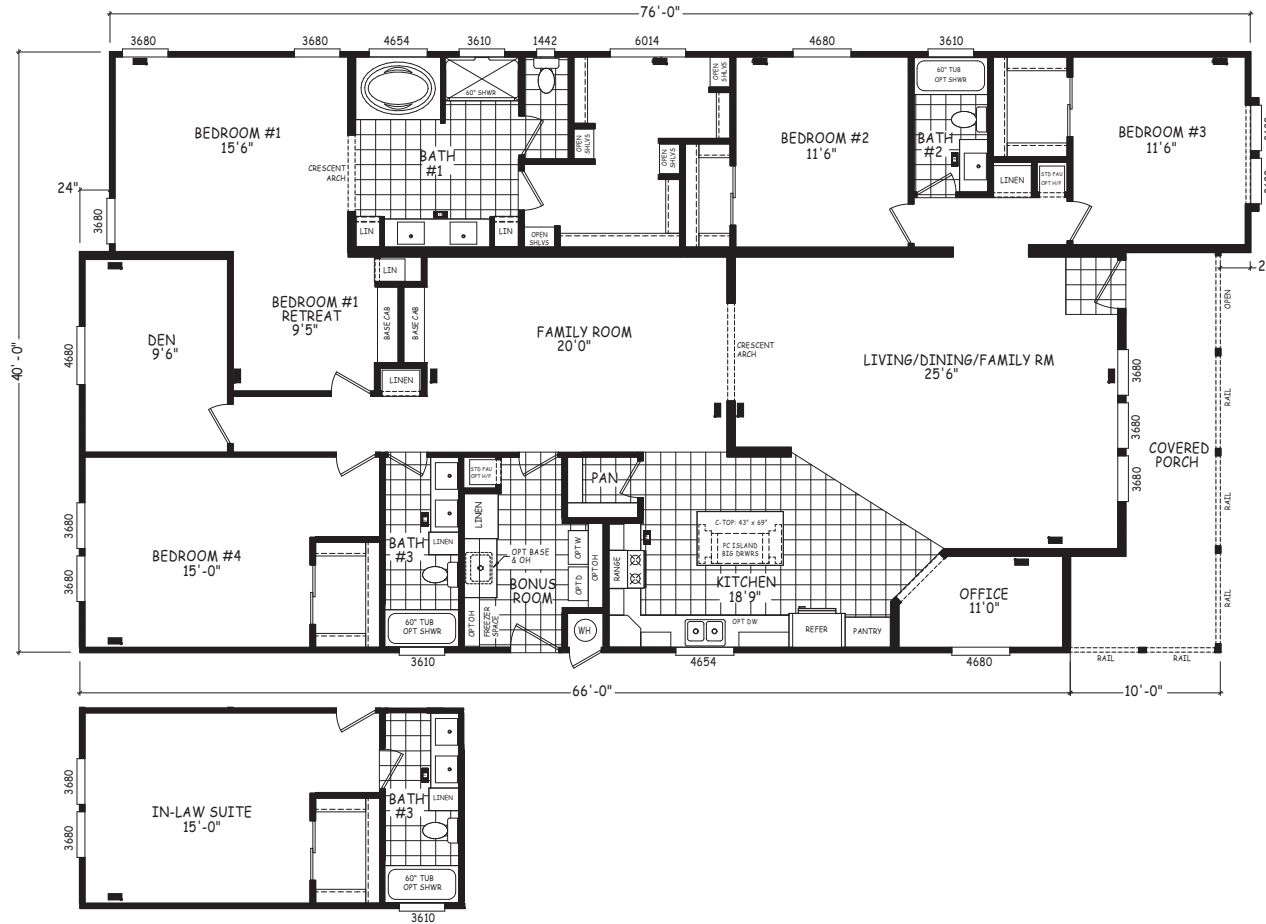

# Isleta

Pinnacle Series

3,040 SQ. FT. (Approximate) 4 Bedroom, 3 Bath

Last Updated: 6-26-23

**FACTORY EXPO OUTLET CENTER**  
 5757 S. Palo Verde Rd., #202  
 Tucson, AZ 85706

**FactoryBuiltHomesDirect.com | 1-800-965-2781**