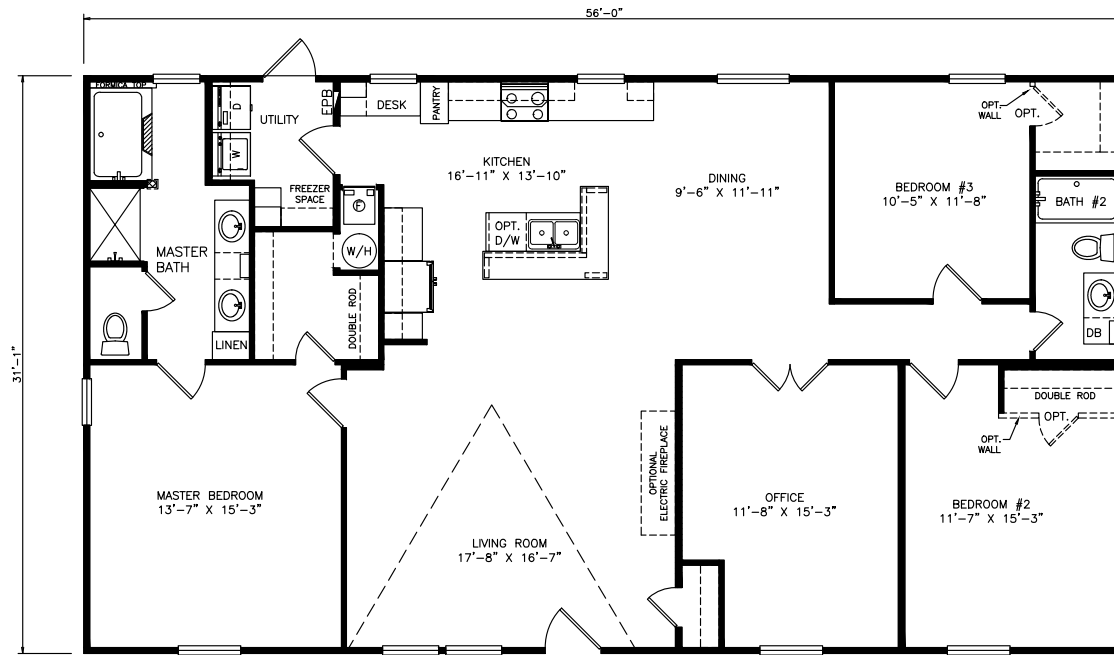

Jaffia

Heritage Series - Multi Section

1,746 SQ. FT. (Approximate) 3 Bedrooms, 2 Baths

Last Updated: 6-23-21

FACTORY EXPO OUTLET CENTER

5757 S. Palo Verde Rd., #202
Tucson, AZ 85706

FactoryBuiltHomesDirect.com | 1-800-965-2781