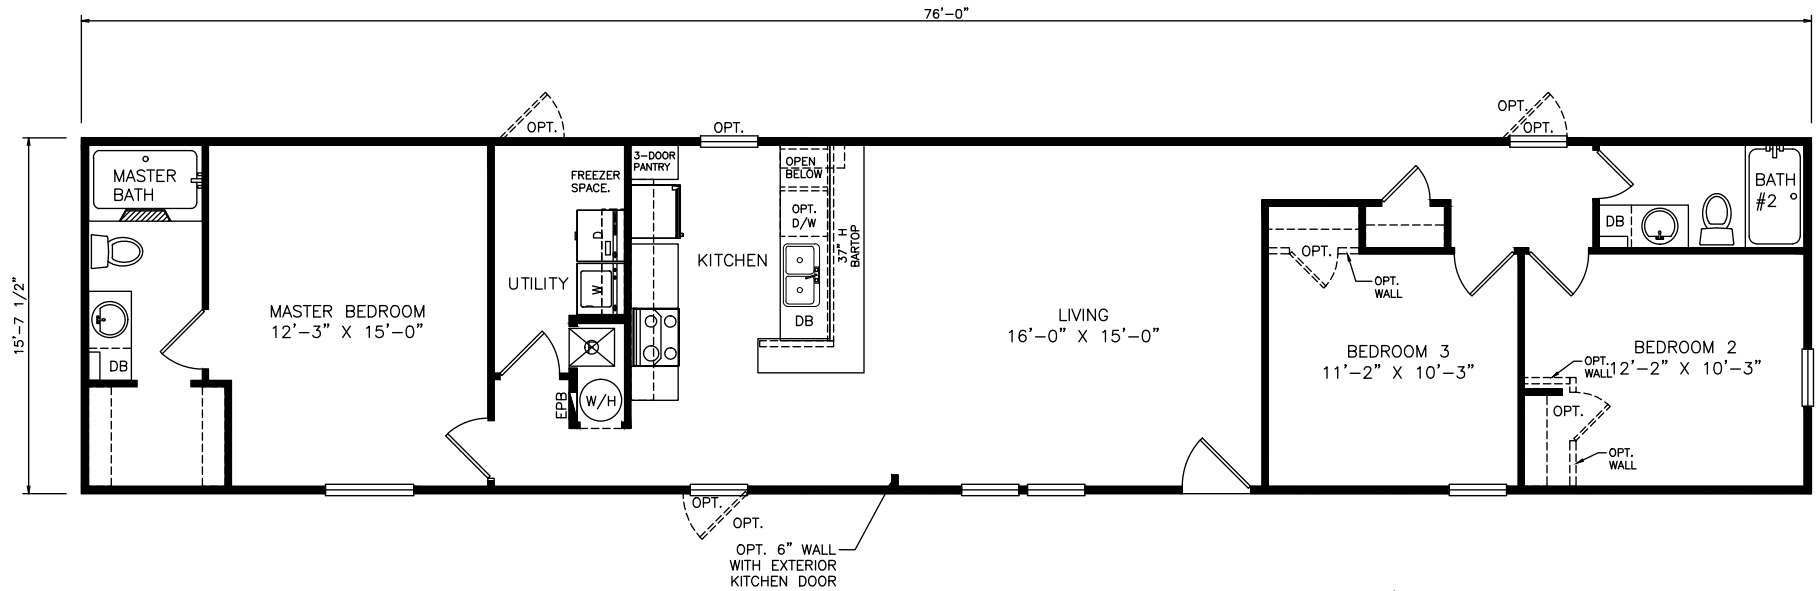

Jeter

Heritage Series - Single Section

1,193 SQ. FT. (Approximate) 3 Bedrooms, 2 Baths

Last Updated: 6-21-21

OVERHEAD DUCT ONLY

OPTIONAL DOOR LOCATIONS (3)
(SPECIFY ONE)

FACTORY EXPO OUTLET CENTER

5757 S. Palo Verde Rd., #202
Tucson, AZ 85706