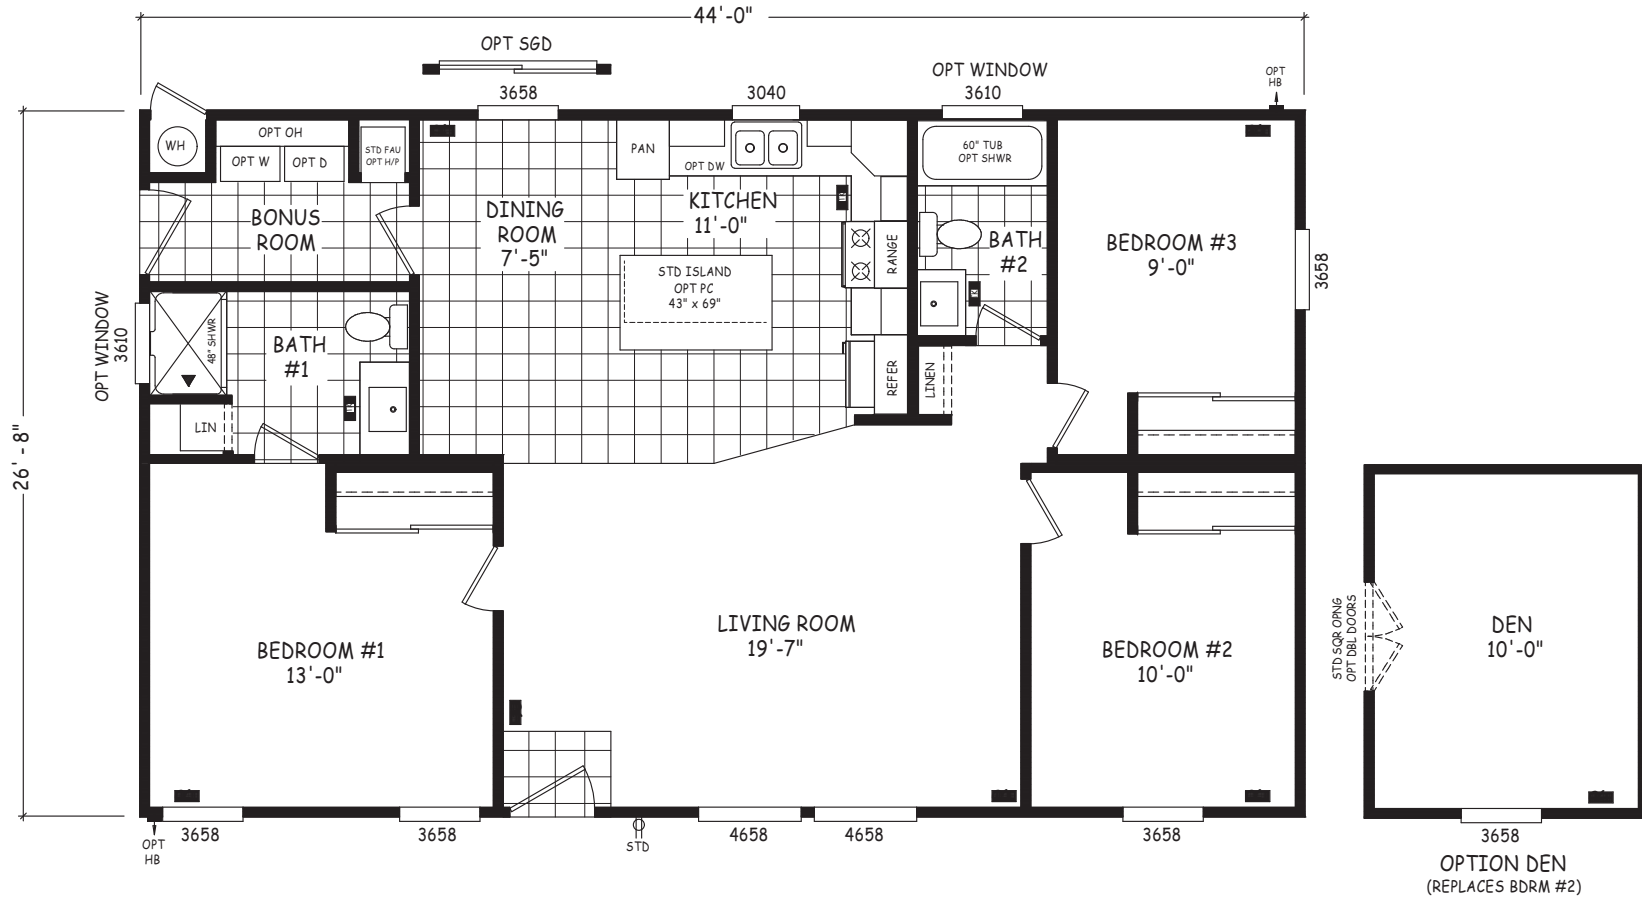

Kelstern

Edge Series

1,174 SQ. FT. (Approximate) 3 Bedroom, 2 Bath

Last Updated: 8-22-22

FACTORY EXPO OUTLET CENTER
 5757 S. Palo Verde Rd., #202
 Tucson, AZ 85706

FactoryBuiltHomesDirect.com | 1-800-965-2781