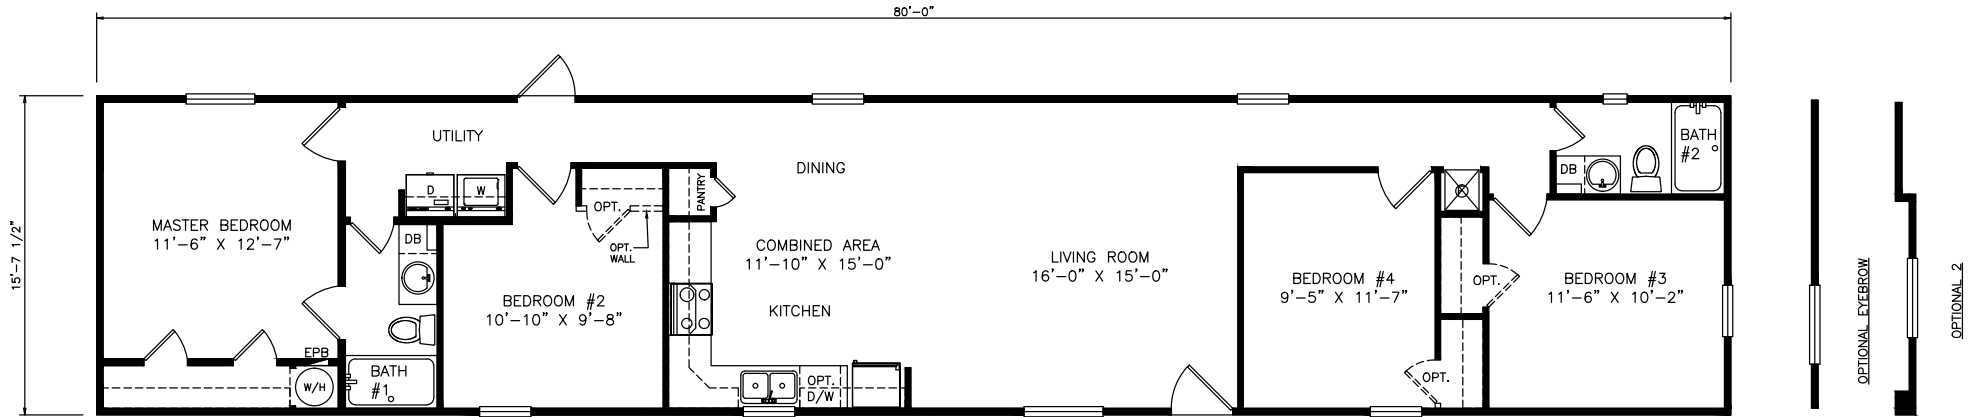

# Kettering

Heritage Series - Single Section

1,256 SQ. FT. (Approximate) 4 Bedrooms, 2 Baths

Last Updated: 6-21-21

**FACTORY EXPO OUTLET CENTER**  
 5757 S. Palo Verde Rd., #202  
 Tucson, AZ 85706

**FactoryBuiltHomesDirect.com | 1-800-965-2781**