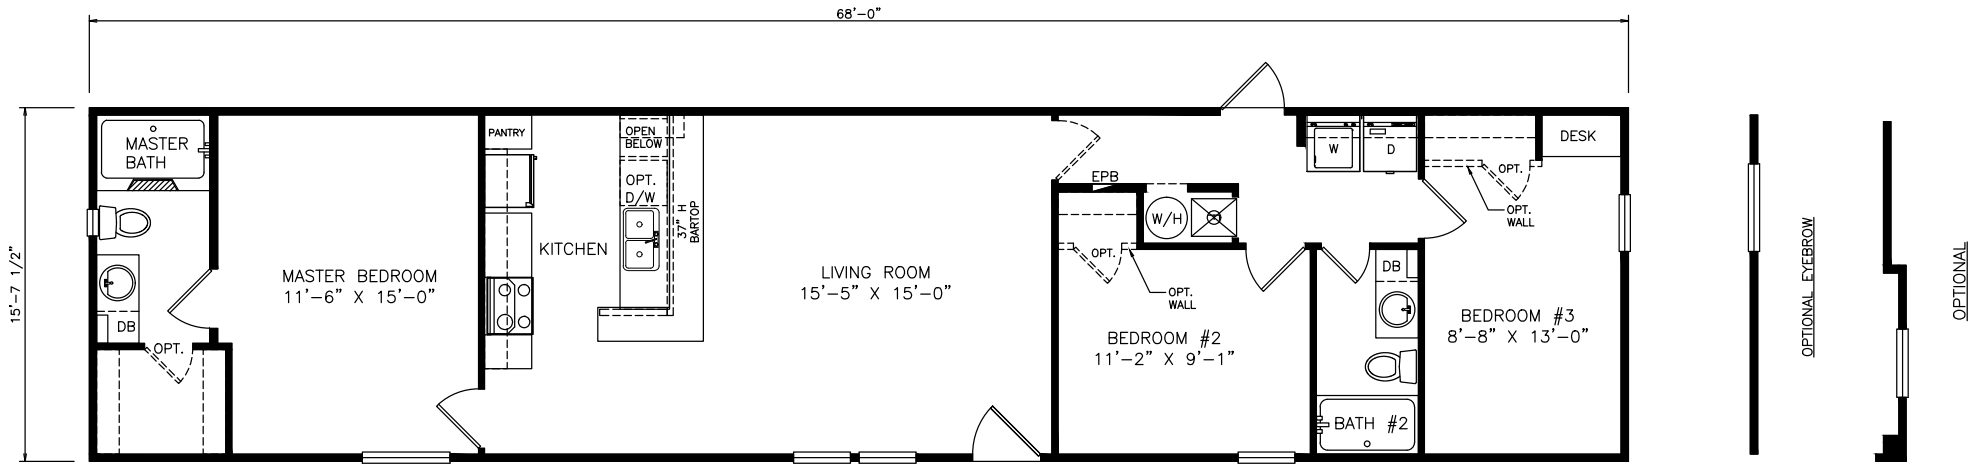

# Landon

Heritage Series - Single Section

1,068 SQ. FT. (Approximate) 3 Bedrooms, 2 Baths

Last Updated: 6-21-21

**FACTORY EXPO OUTLET CENTER**  
 5757 S. Palo Verde Rd., #202  
 Tucson, AZ 85706

**FactoryBuiltHomesDirect.com | 1-800-965-2781**