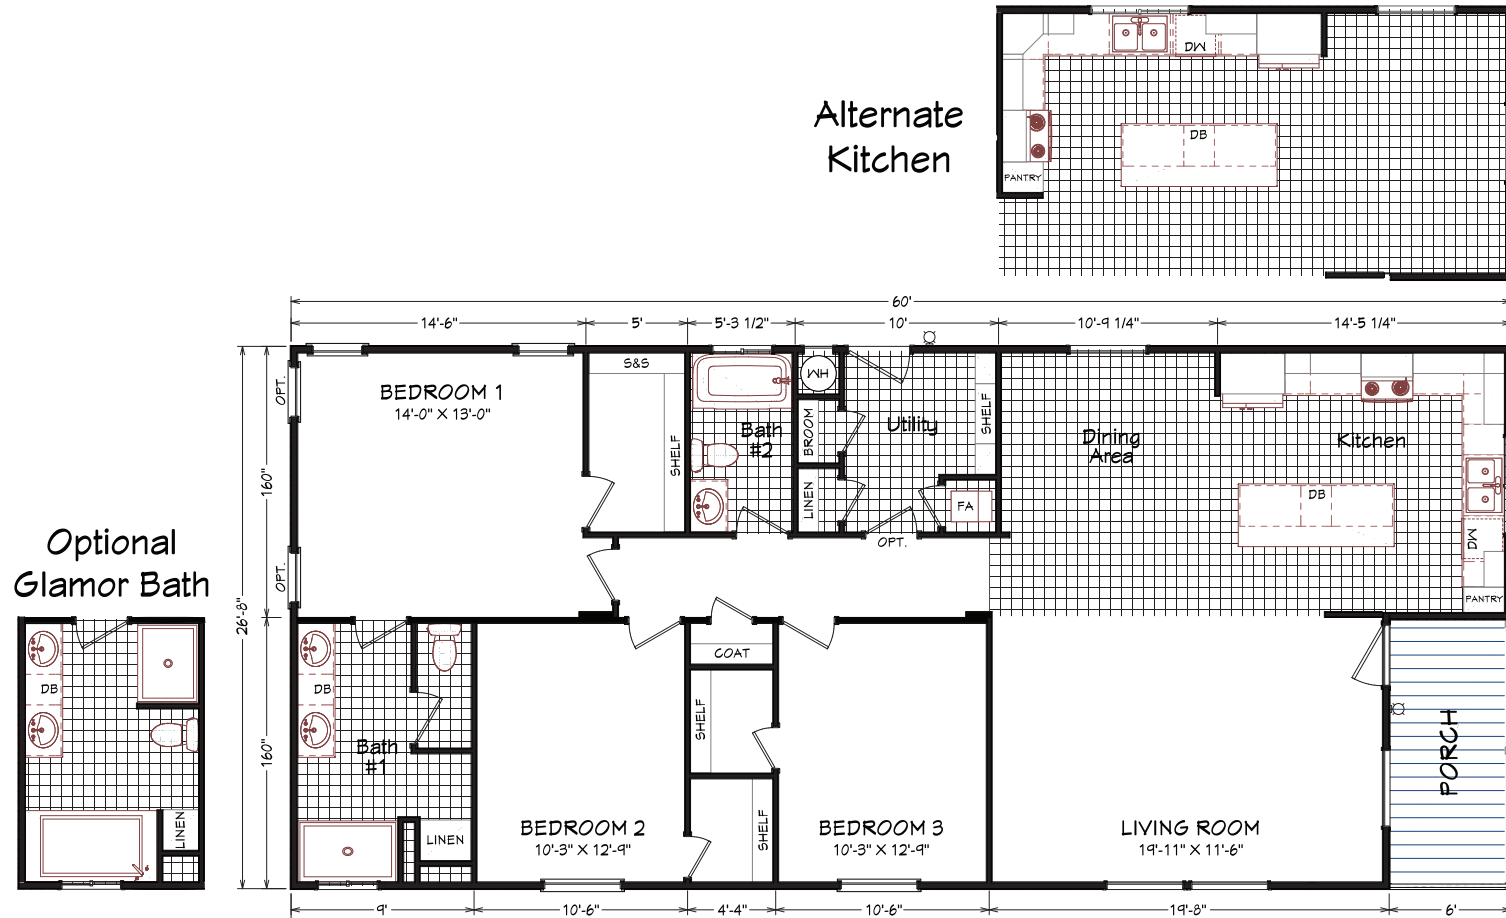

# Langlois

Coronado Series

1,520 SQ. FT. (Approximate) 3 Bedroom, 2 Bath

Last Updated: 9-9-22

**FACTORY EXPO OUTLET CENTER**  
 5757 S. Palo Verde Rd., #202  
 Tucson, AZ 85706

**FactoryBuiltHomesDirect.com | 1-800-965-2781**