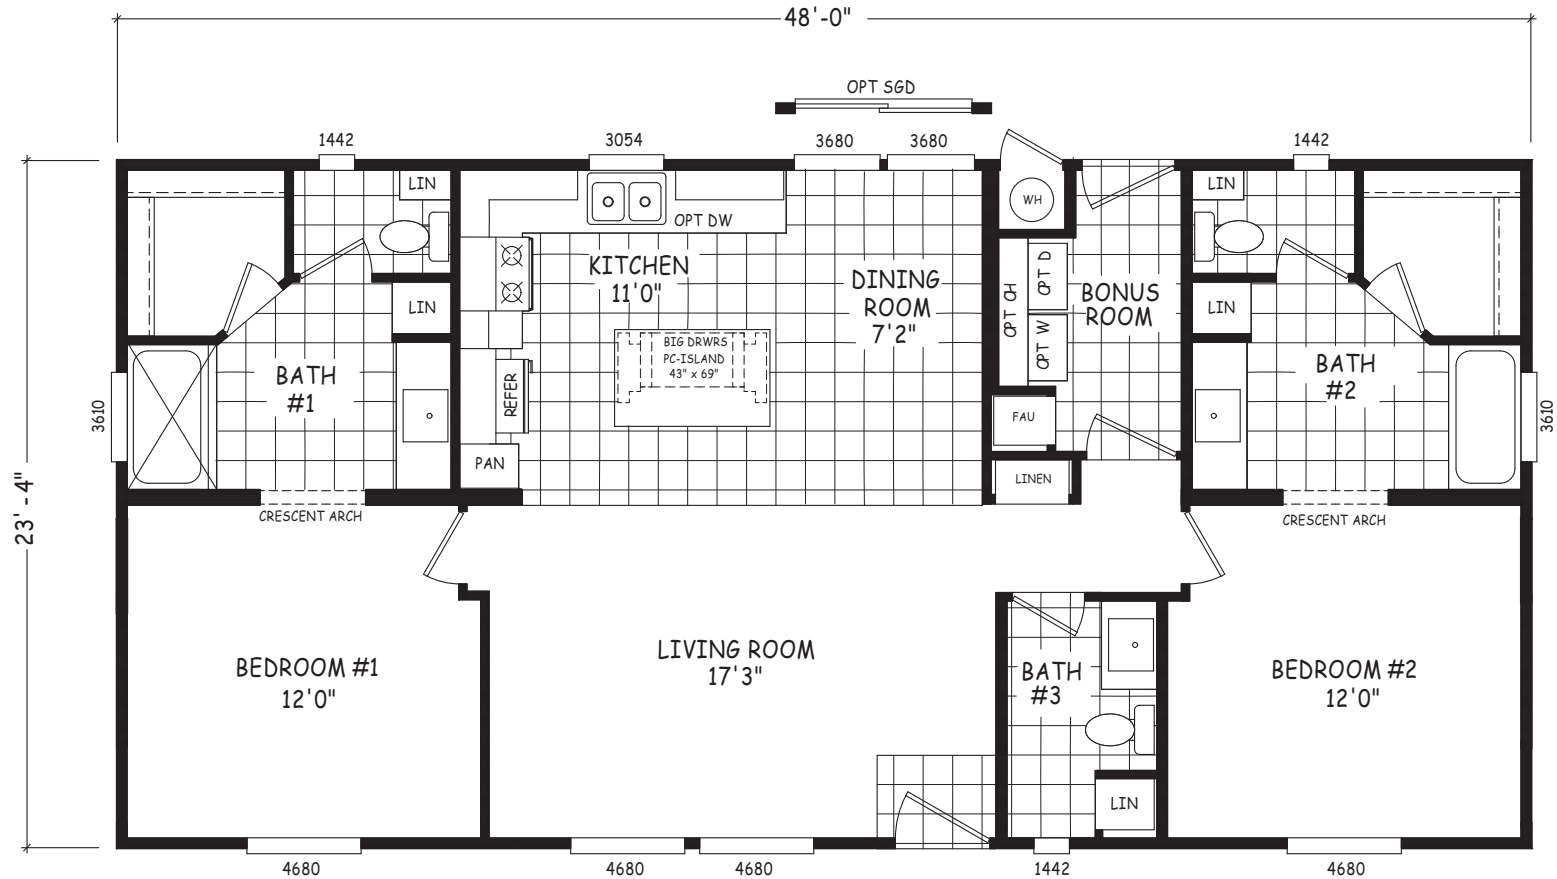

# Lannard

Pinnacle Series

1,120 SQ. FT. (Approximate) 2.5 Bedroom, 2 Bath

Last Updated: 9-18-23