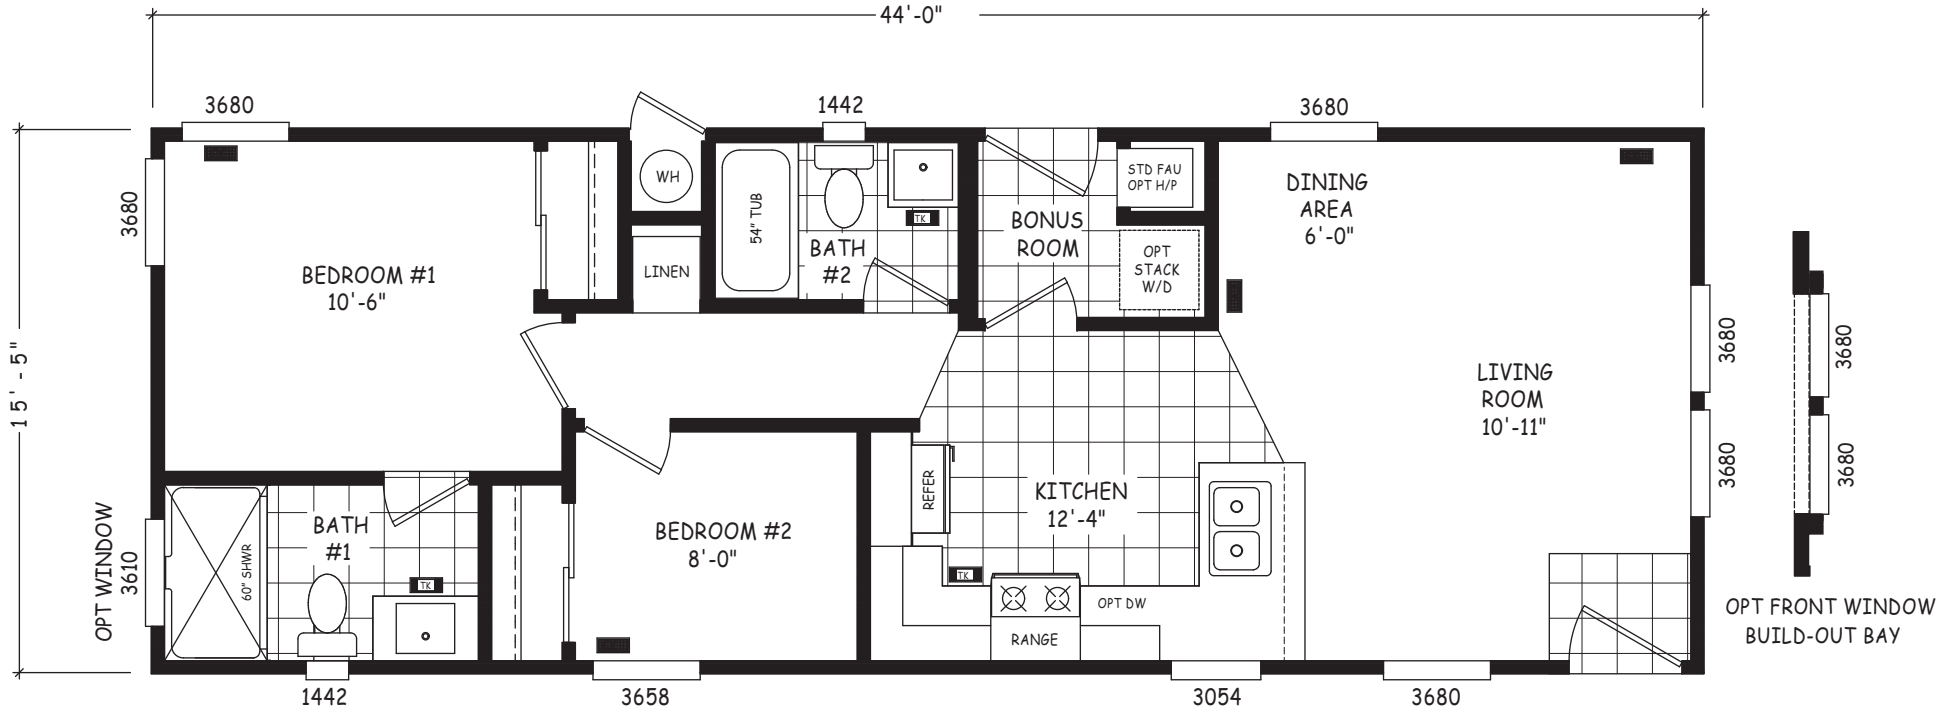

# Linus

Encore Single Wide Series

678 SQ. FT. (Approximate) 2 Bedroom, 2 Bath

Last Updated: 12-12-22

**FACTORY EXPO OUTLET CENTER**  
 5757 S. Palo Verde Rd., #202  
 Tucson, AZ 85706

**FactoryBuiltHomesDirect.com | 1-800-965-2781**