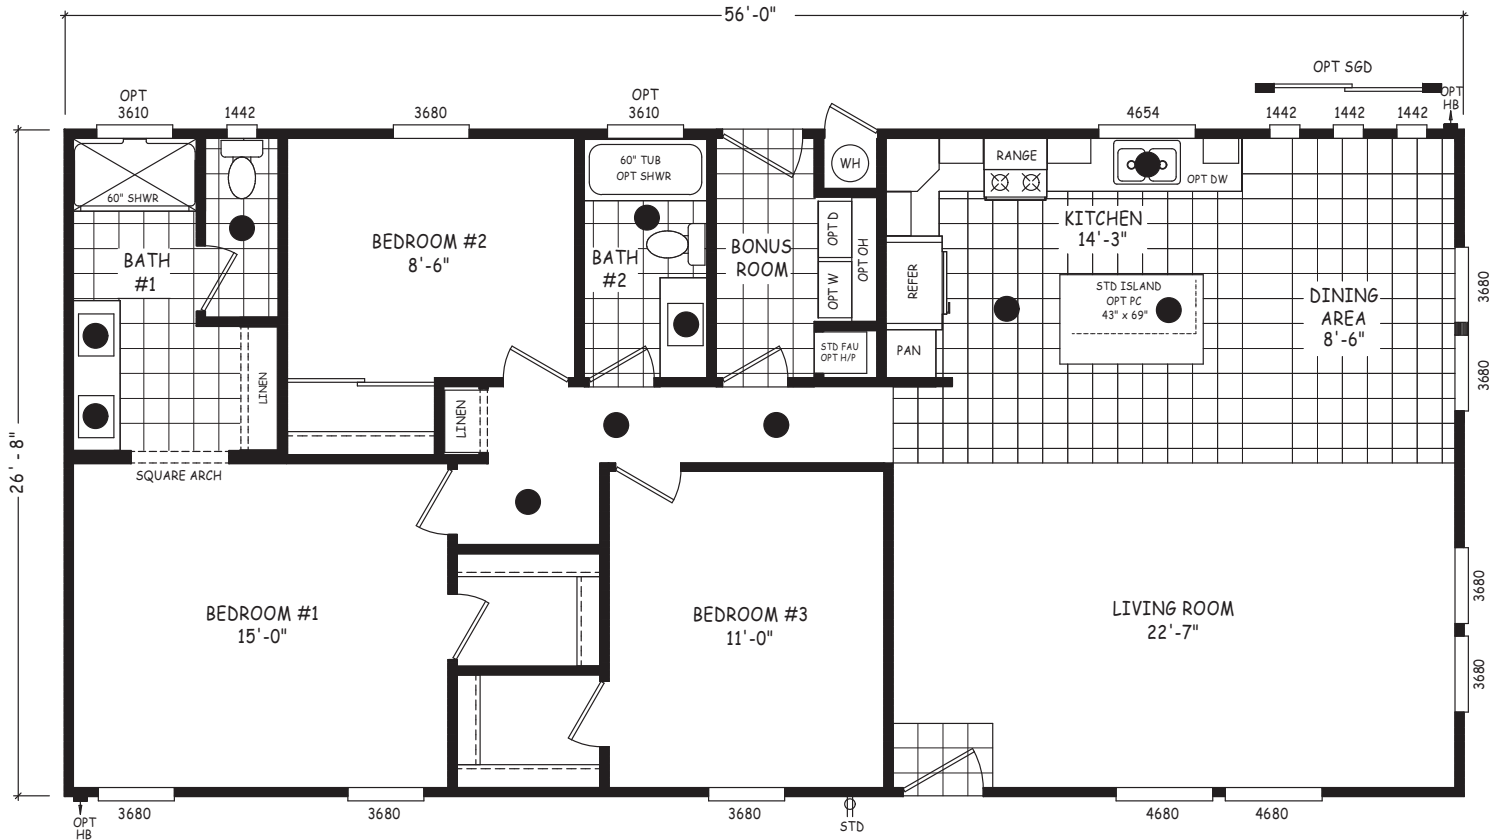

Loa

Edge Series

1,494 SQ. FT. (Approximate) 3 Bedroom, 2 Bath

Last Updated: 7-24-24

FACTORY EXPO OUTLET CENTER
5757 S. Palo Verde Rd., #202
Tucson, AZ 85706

FactoryBuiltHomesDirect.com | 1-800-965-2781

IMPORTANT: Alta Cima Corp reserves the right to modify, cancel or substitute products or features of this event at any time without prior notice or obligation. Pictures and other promotional materials are representative and may depict or contain floor plans, square footages, elevations, options, upgrades, extra design features, decorations, floor coverings, specialty light fixtures, custom paint and wall coverings, window treatments, landscaping, sound and alarm systems, furnishings, appliances, and other designer/decorator features and amenities that are not included as part of the home and/or may not be available at all locations. Home, pricing and community information is subject to change, and homes to prior sale, at any time without notice or obligation. ©2020 Alta Cima Corp. All rights reserved.