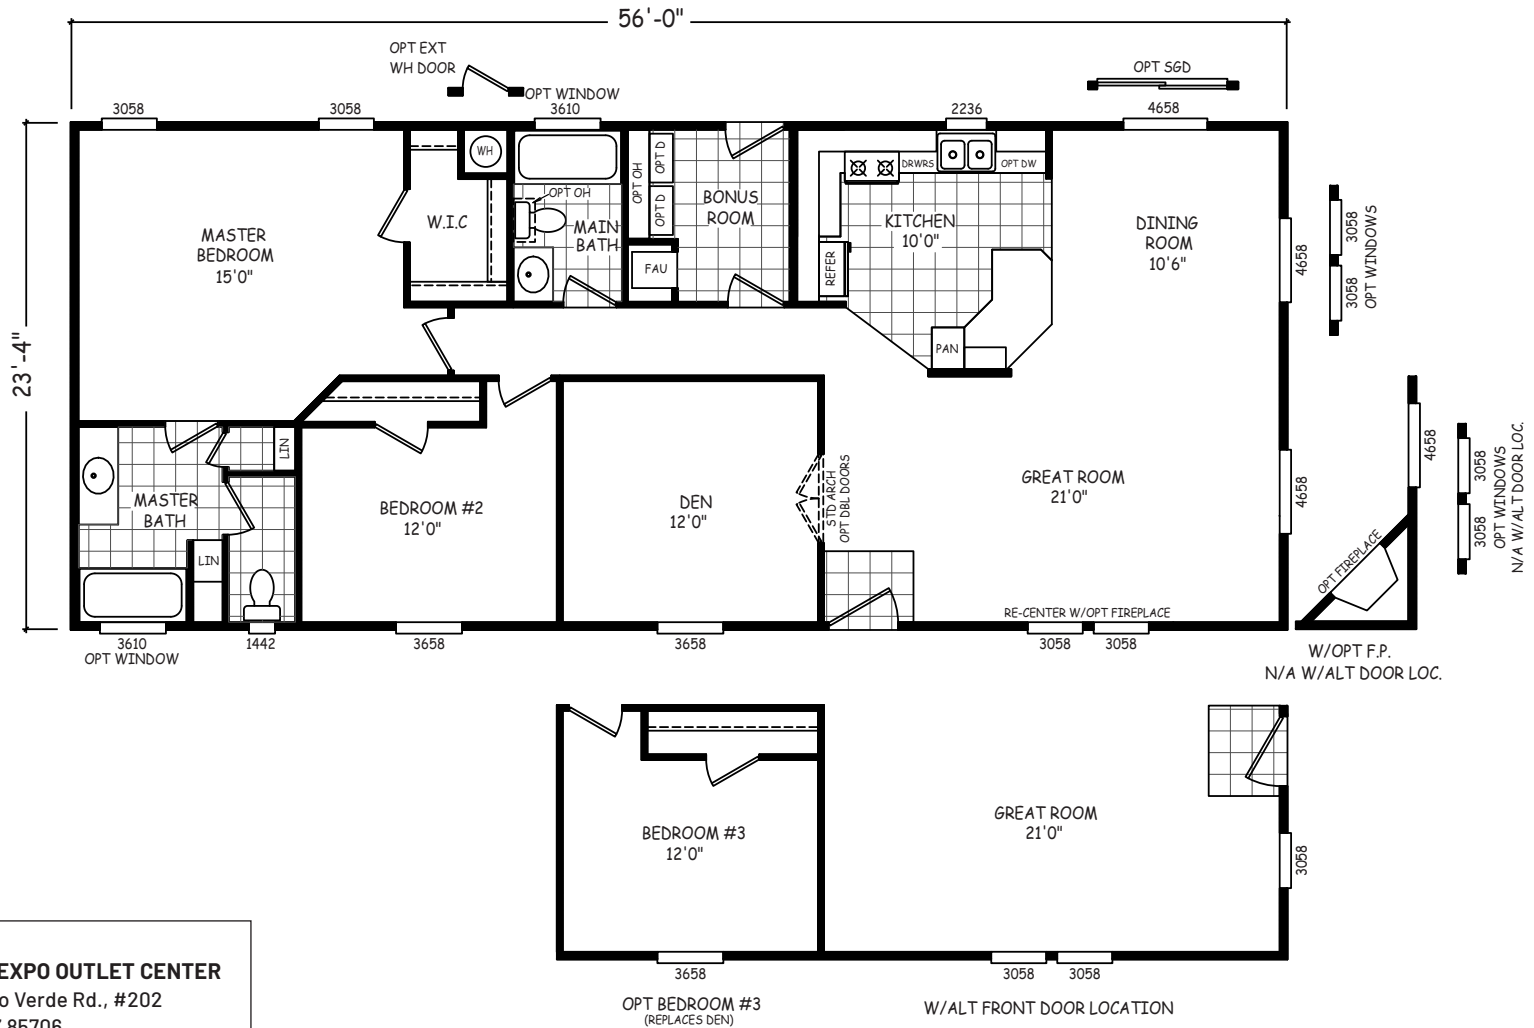

Lucky Horse

GS Series

1,307 SQ. FT. (Approximate) 2 Bedroom, 2 Bath

Last Updated: 4-29-22

FACTORY EXPO OUTLET CENTER

5757 S. Palo Verde Rd., #202
Tucson, AZ 85706

FactoryBuiltHomesDirect.com | 1-800-965-2781