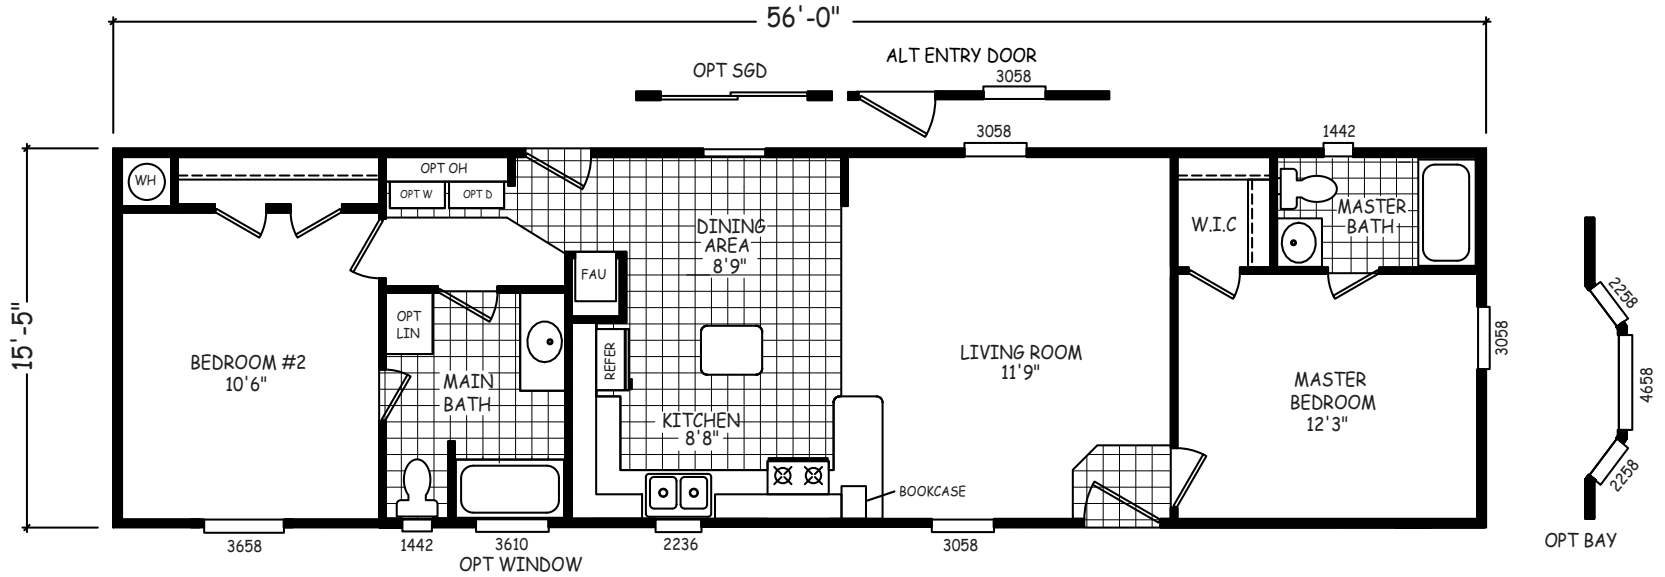

Lund

Landmark Series

2 Bedroom, 2 Bath
Approx. 863 Sq. Ft.

Last Updated: 8-25-20

I authorize Factory Expo Outlet Center to build my house, per this plan.

X

Customer Signature/Date

Important: Due to our policy of continual improvement, all information in our brochures may vary from actual home. The right is reserved to make changes at any time, without notice or obligation, in colors, materials, specifications, processes, and models. All dimensions and square footage calculations are nominal and approximate figures. Please check with your local sales associate for specific and current information.