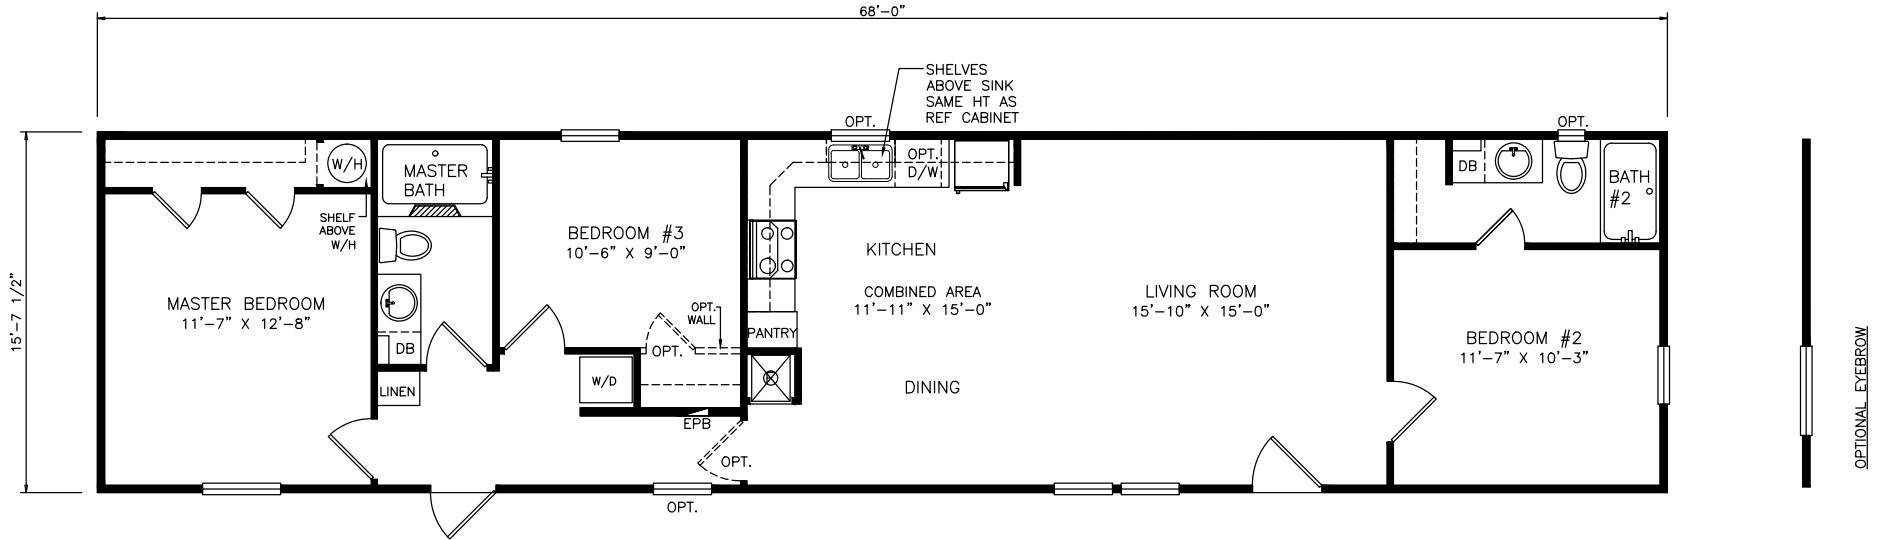

# Mallard

Classic Series - Single Section

1,068 SQ. FT. (Approximate) 3 Bedrooms, 2 Baths

Last Updated: 6-9-21

**FACTORY EXPO OUTLET CENTER**

5757 S. Palo Verde Rd., #202  
Tucson, AZ 85706

**FactoryBuiltHomesDirect.com | 1-800-965-2781**