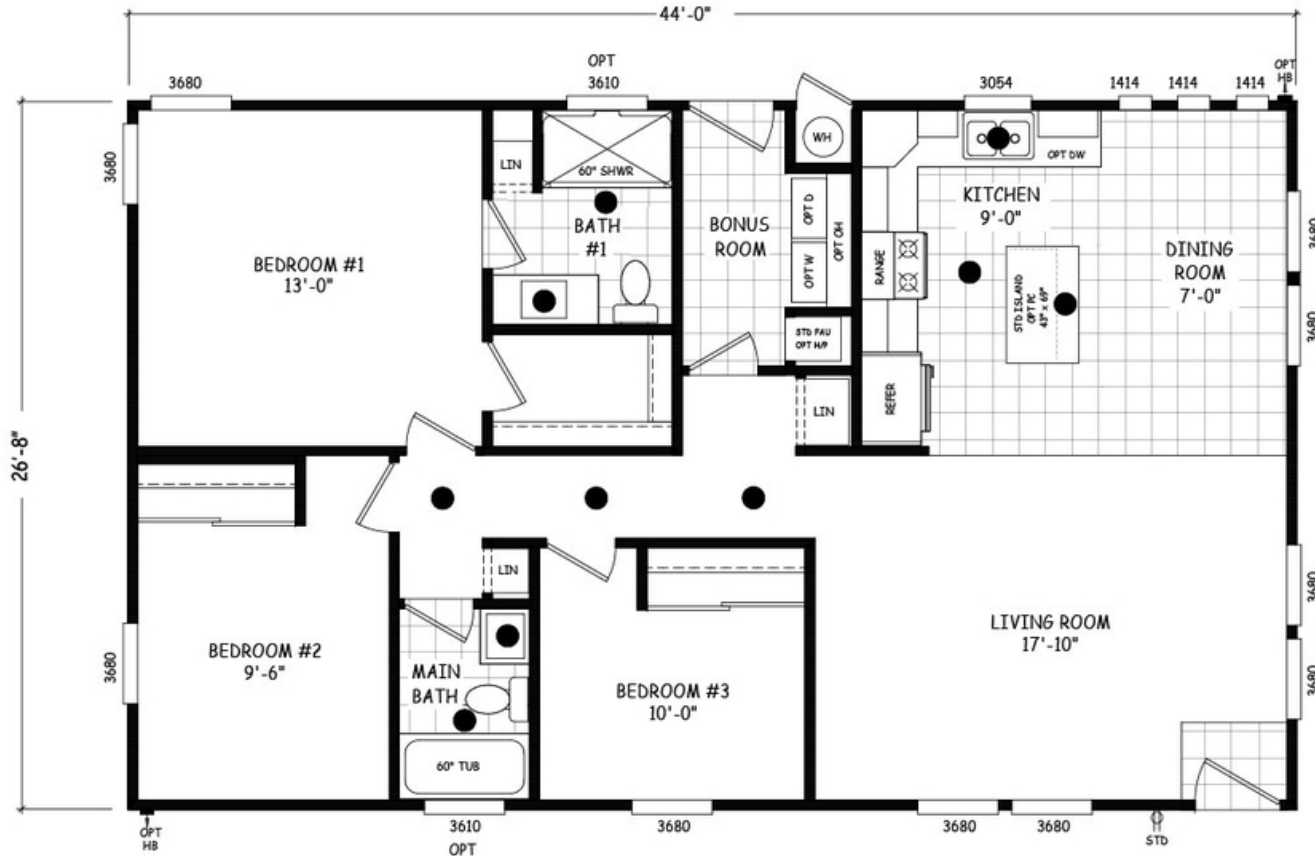

Mantin

Edge Series

1,174 SQ. FT. (Approximate) 3 Bedroom, 2 Bath

Last Updated: 7-24-24

FACTORY EXPO OUTLET CENTER

5757 S. Palo Verde Rd., #202
Tucson, AZ 85706

FactoryBuiltHomesDirect.com | 1-800-965-2781

IMPORTANT: Alta Cima Corp reserves the right to modify, cancel or substitute products or features of this event at any time without prior notice or obligation. Pictures and other promotional materials are representative and may depict or contain floor plans, square footages, elevations, options, upgrades, extra design features, decorations, floor coverings, specialty light fixtures, custom paint and wall coverings, window treatments, landscaping, sound and alarm systems, furnishings, appliances, and other designer/decorator features and amenities that are not included as part of the home and/or may not be available at all locations. Home, pricing and community information is subject to change, and homes to prior sale, at any time without notice or obligation. ©2020 Alta Cima Corp. All rights reserved.