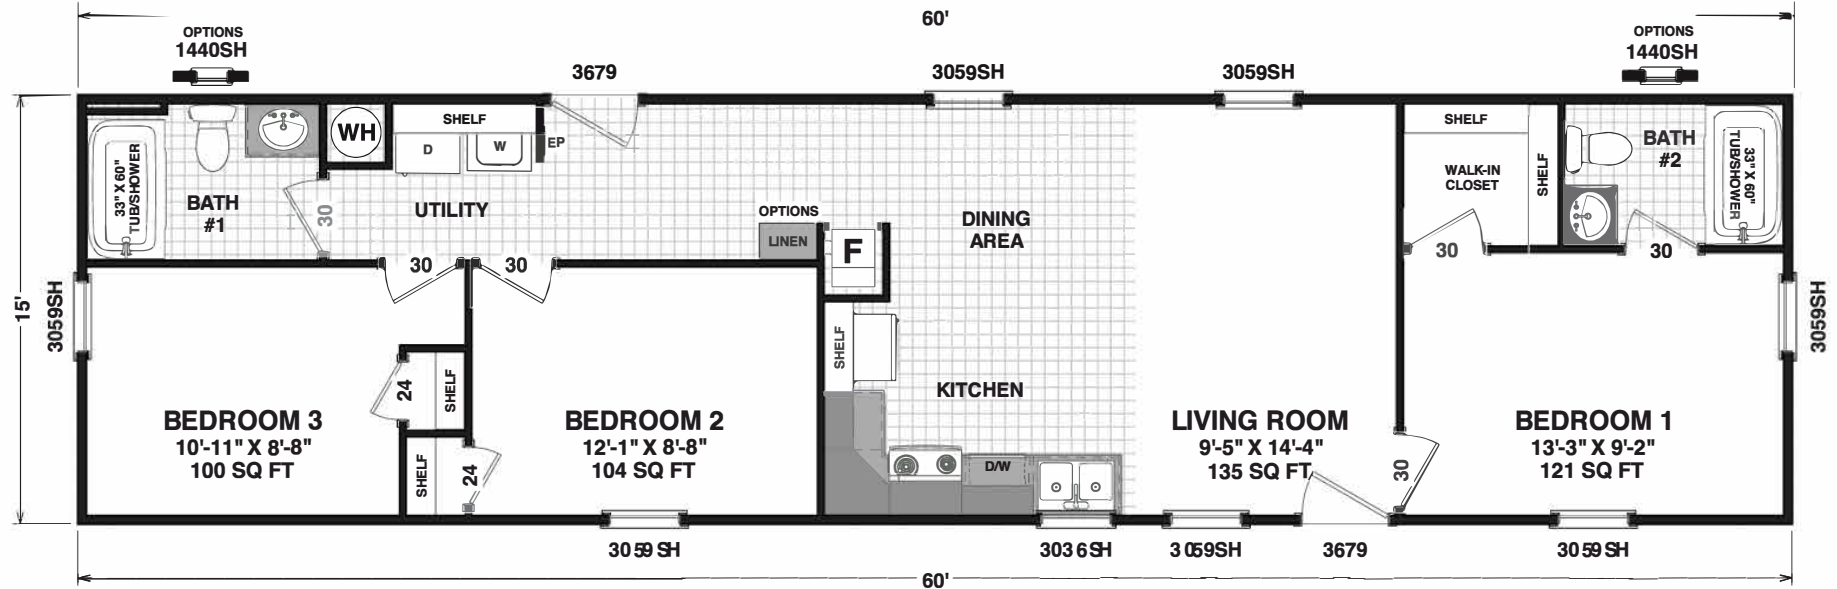

Mar Vista

Canyon Lake Series

840 SQ. FT. (Approximate) 3 Bedroom, 2 Bath

Last Updated: 2-22-24

FACTORY EXPO OUTLET CENTER
 5757 S. Palo Verde Rd., #202
 Tucson, AZ 85706

FactoryBuiltHomesDirect.com | 1-800-965-2781