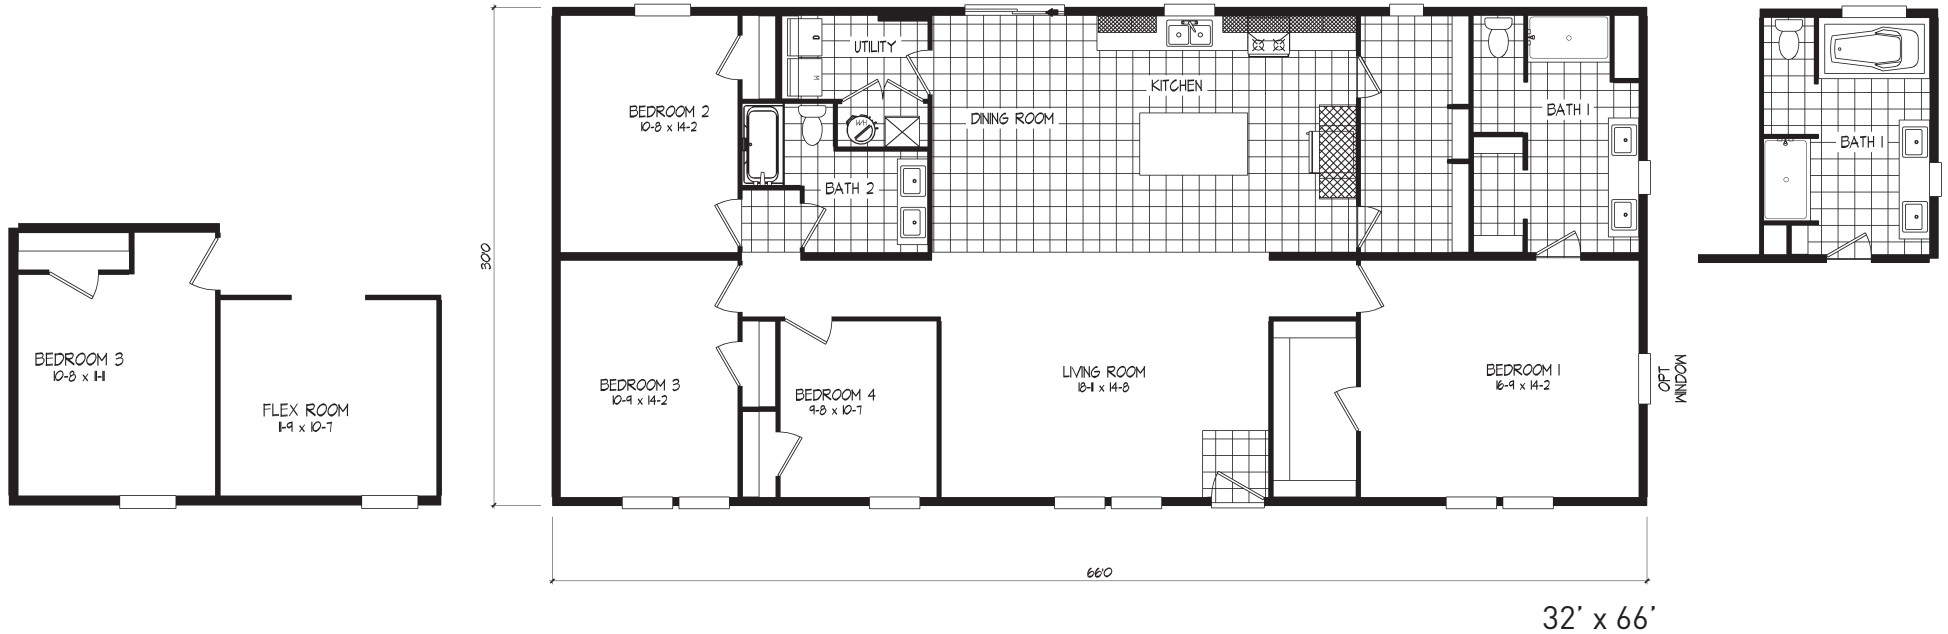

Marconi

The Harmony Series

1,980 SQ. FT. (Approximate) 4 Bedroom, 2 Bath

Last Updated: 4-26-24

FACTORY EXPO OUTLET CENTER
 5757 S. Palo Verde Rd., #202
 Tucson, AZ 85706

FactoryBuiltHomesDirect.com | 1-800-965-2781