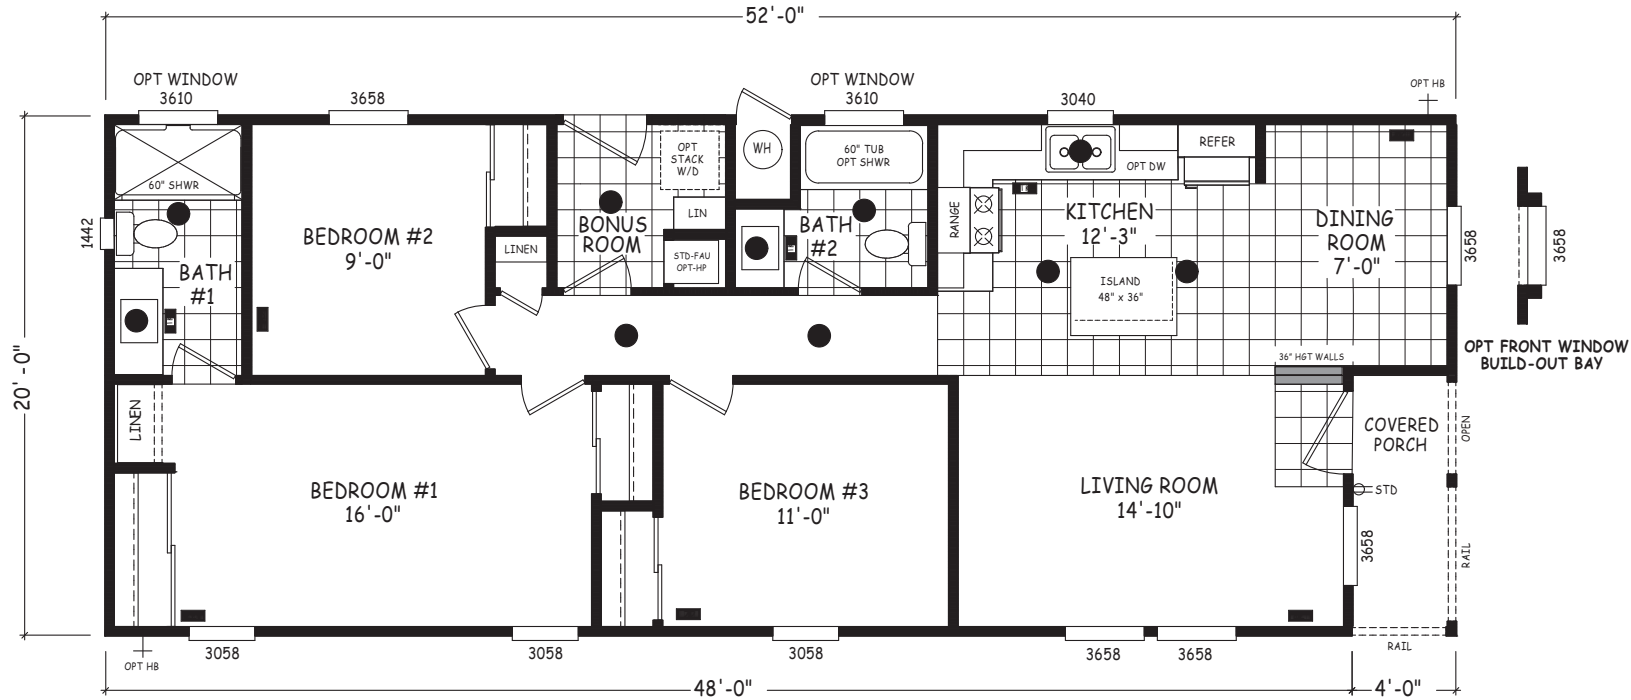

# Marigold

Edge Series

1,040 SQ. FT. (Approximate) 3 Bedroom, 2 Bath

Last Updated: 5-21-24

3658  
OPT DEN  
(REPLACES BEDROOM #3)

**FACTORY EXPO OUTLET CENTER**  
5757 S. Palo Verde Rd., #202  
Tucson, AZ 85706