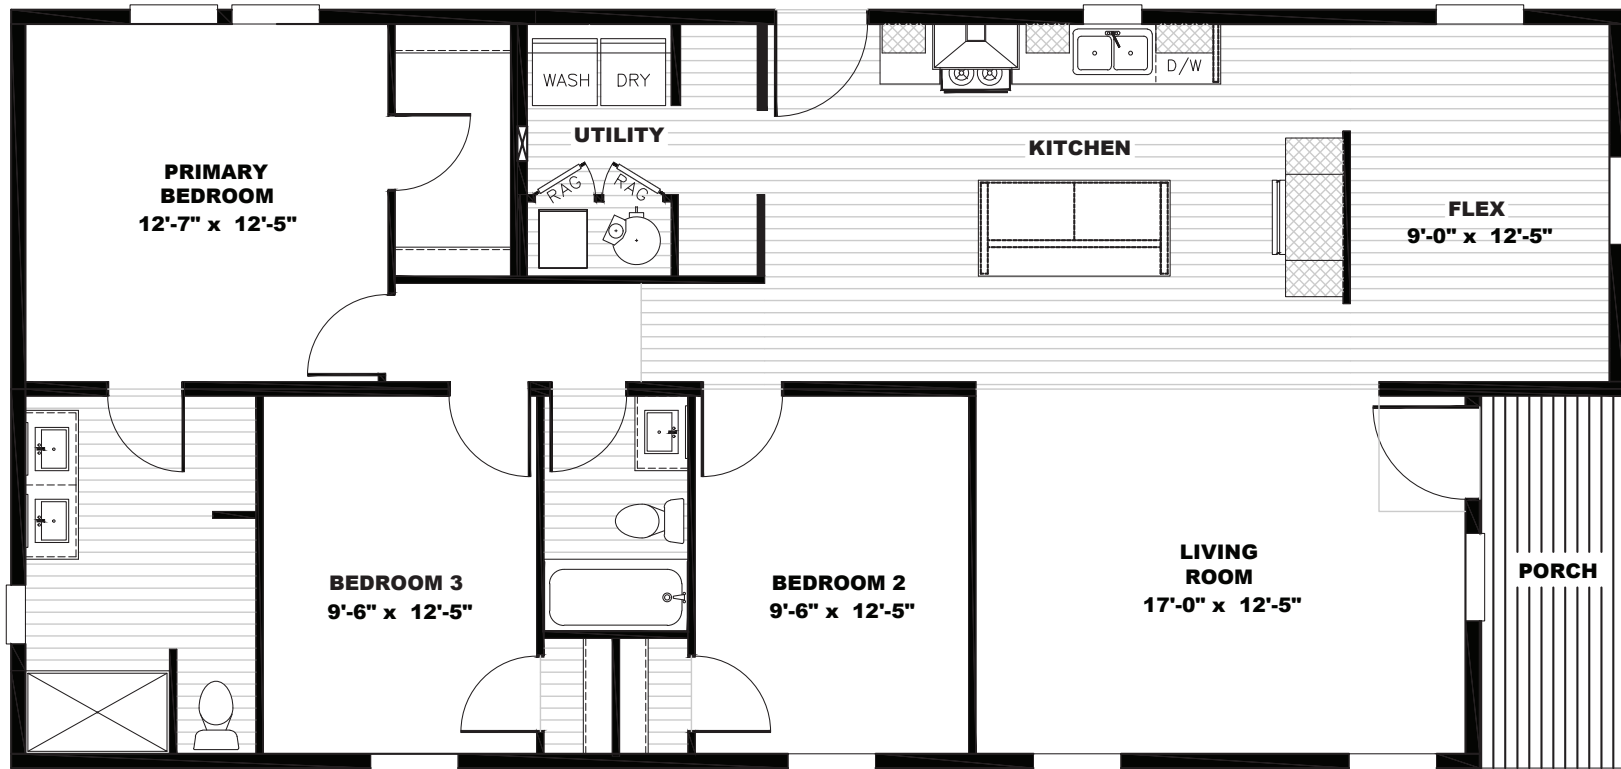

# Mathis

Tempo Porch Series - Multi Section

1,475 SQ. FT. (Approximate) 3 Bedroom, 2 Bath

Last Updated: 8-10-23

28' x 56'