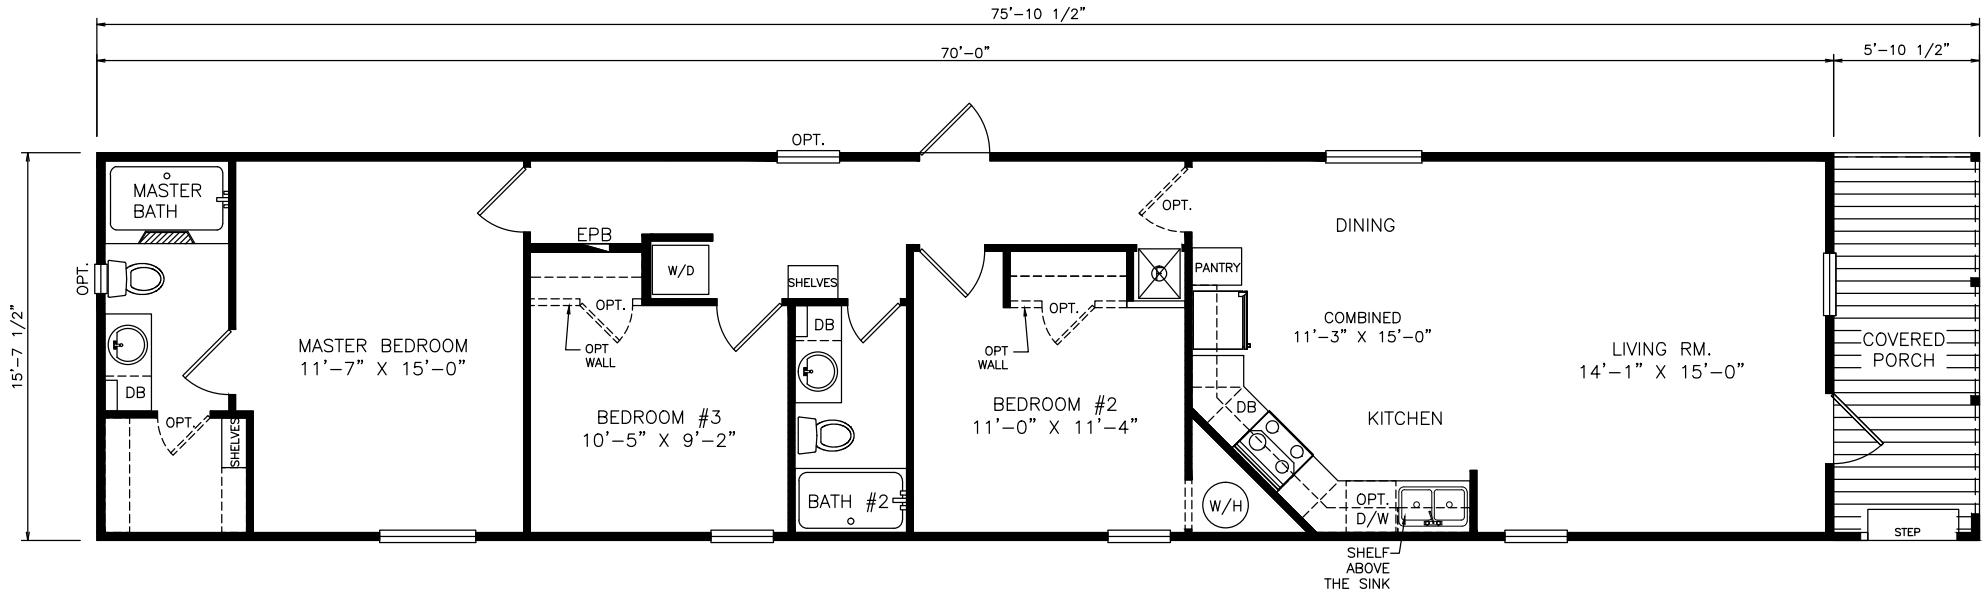

# McKay

Classic Series - Single Section

1,193 SQ. FT. (Approximate) 3 Bedrooms, 2 Baths

Last Updated: 6-9-21

**FACTORY EXPO OUTLET CENTER**  
 5757 S. Palo Verde Rd., #202  
 Tucson, AZ 85706

**FactoryBuiltHomesDirect.com | 1-800-965-2781**