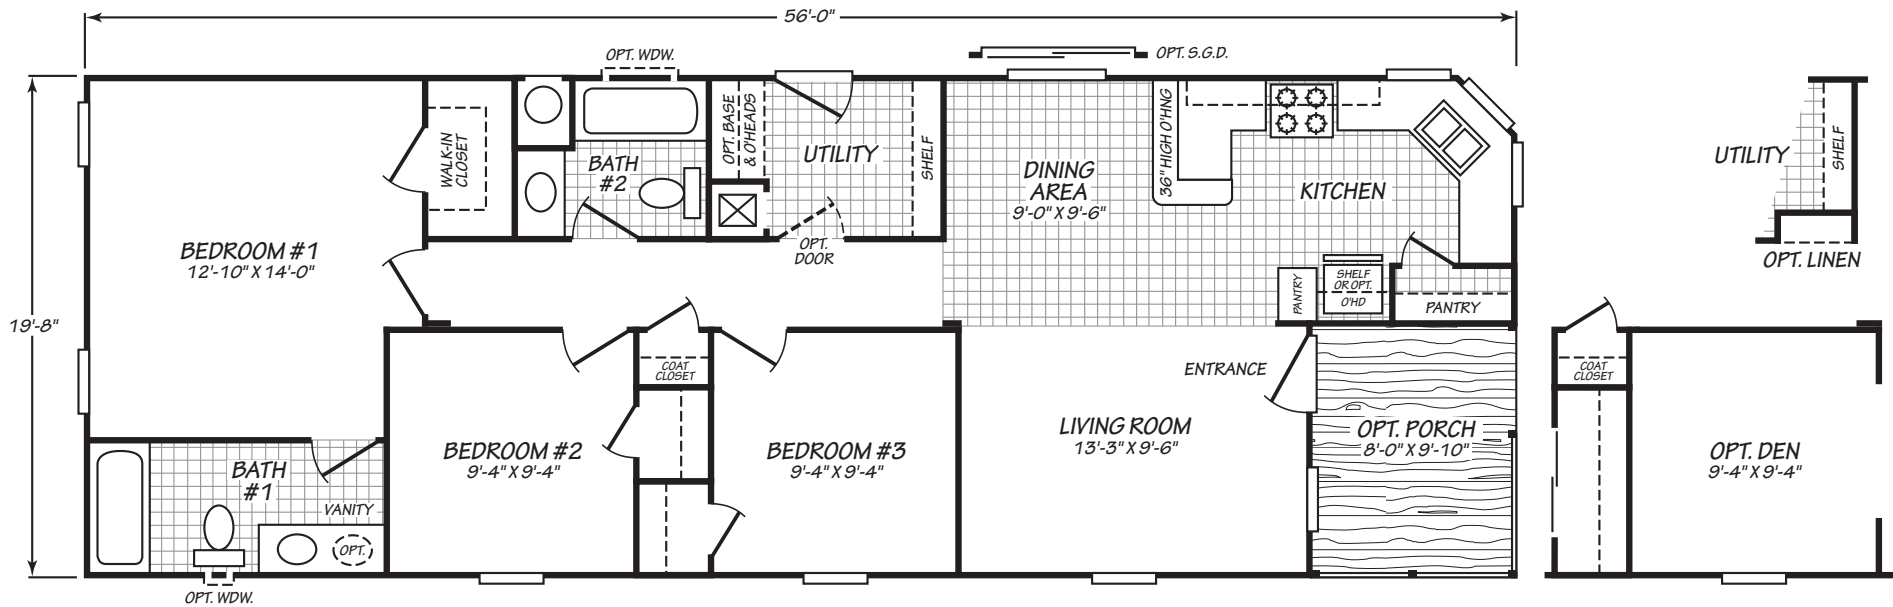

Mesquite

Canyon Lake Series

1,020 SQ. FT. (Approximate) 3 Bedroom, 2 Bath

Last Updated: 10-11-24

FACTORY EXPO OUTLET CENTER
 5757 S. Palo Verde Rd., #202
 Tucson, AZ 85706

FactoryBuiltHomesDirect.com | 1-800-965-2781