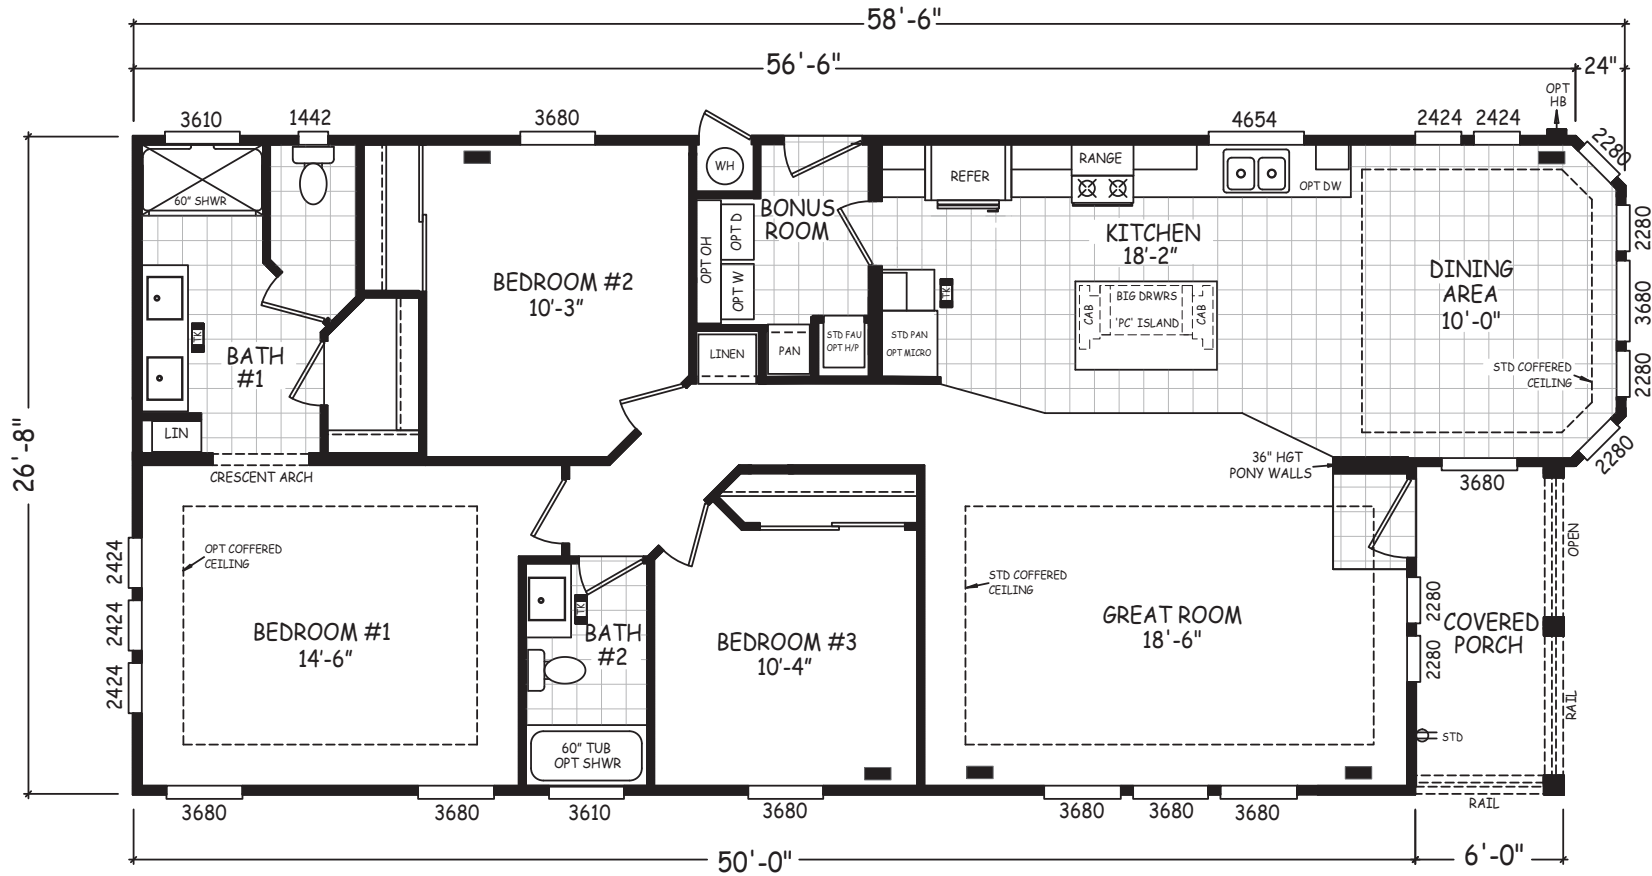

# Moree

Pacifica Series

1,525 SQ. FT. (Approximate) 3 Bedroom, 2 Bath

Last Updated: 7-24-23

**FACTORY EXPO OUTLET CENTER**  
 5757 S. Palo Verde Rd., #202  
 Tucson, AZ 85706

**FactoryBuiltHomesDirect.com | 1-800-965-2781**