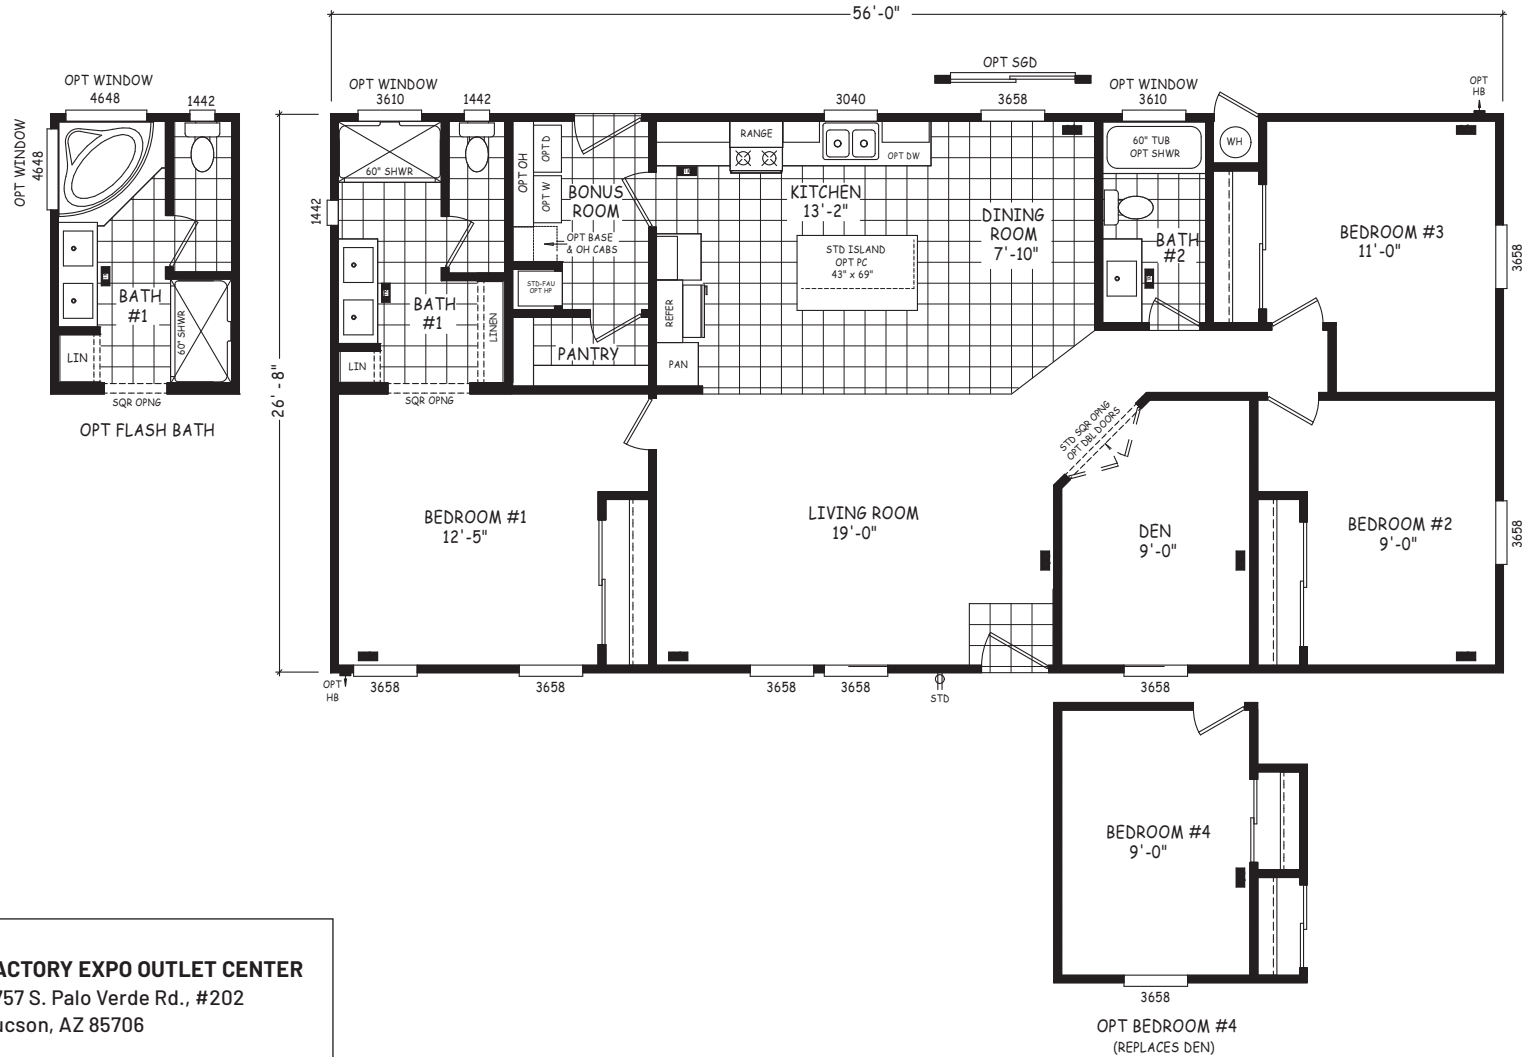

# Muruel

Edge Series

1,494 SQ. FT. (Approximate) 3 Bedroom, 2 Bath

Last Updated: 8-22-22

**FACTORY EXPO OUTLET CENTER**  
 5757 S. Palo Verde Rd., #202  
 Tucson, AZ 85706

**FactoryBuiltHomesDirect.com | 1-800-965-2781**