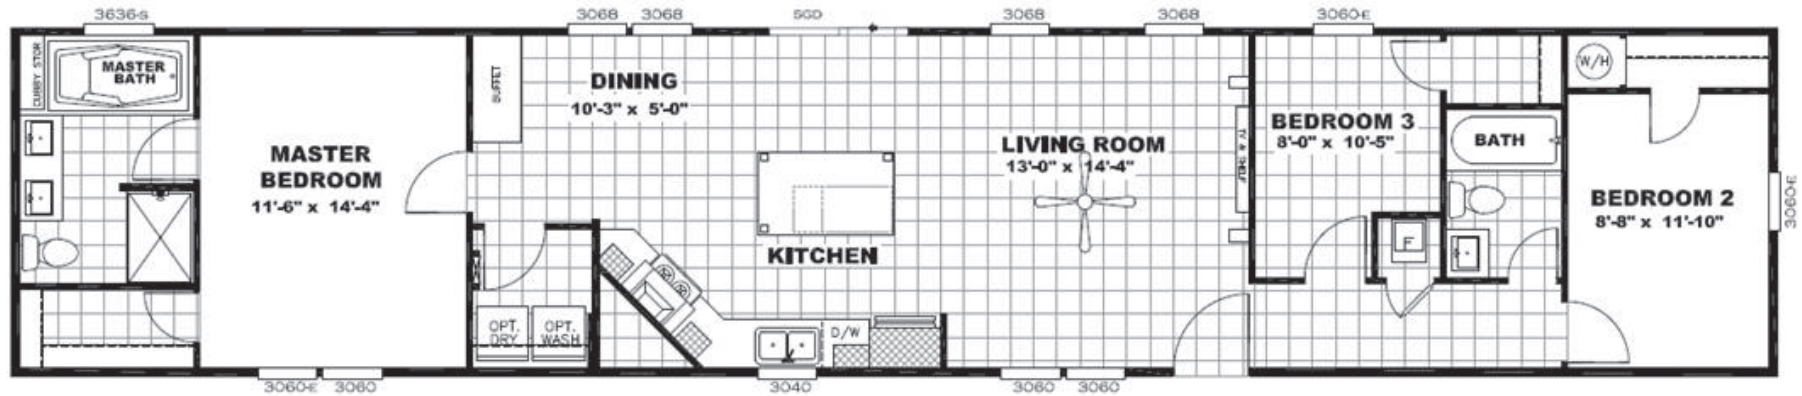

# Nederland

Resolution Series

1,140 SQ. FT. (Approximate) 3 Bedroom, 2 Bath

Last Updated: 3-17-21