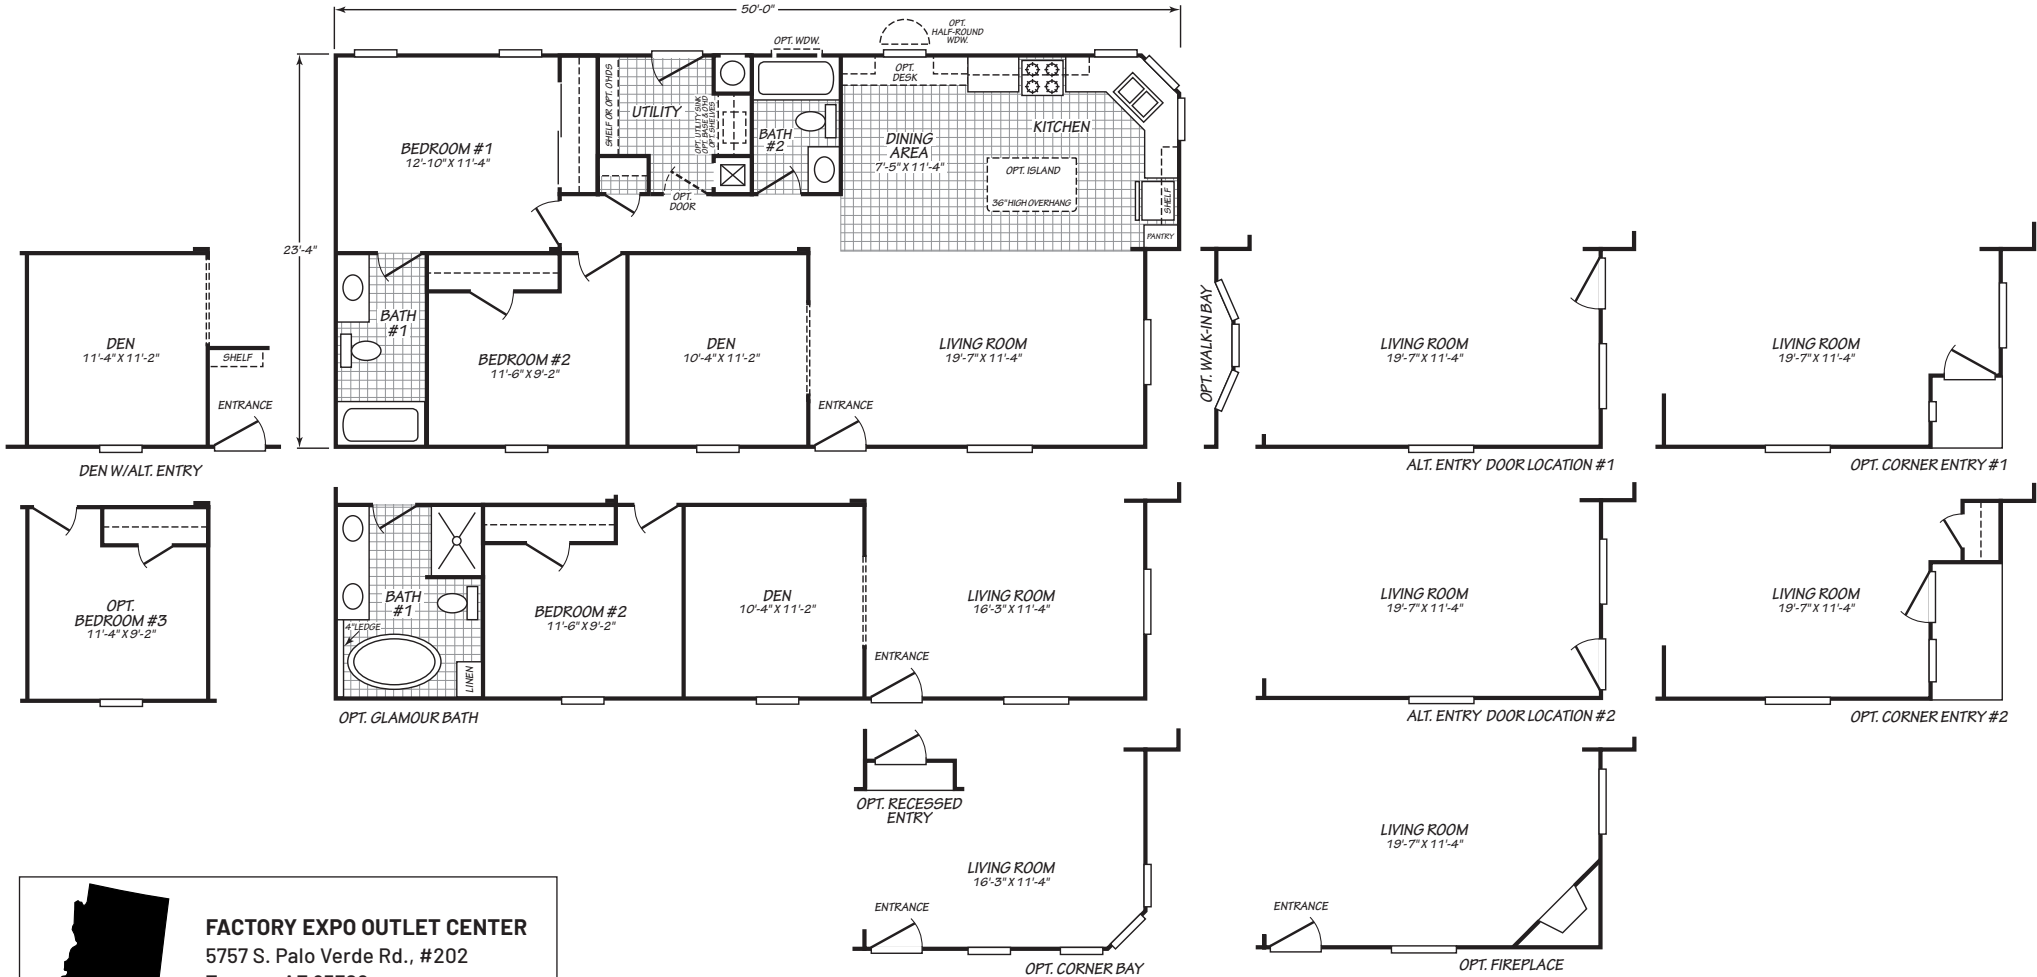

Oro Valley

Canyon Lake Series

1139 SQ. FT. (Approximate) 2 Bedroom, 2 Bath

Factory Expo
"Factory Direct Pricing" OUTLET CENTER

Last Updated: 10-11-24

FACTORY EXPO OUTLET CENTER
5757 S. Palo Verde Rd., #202
Tucson, AZ 85706