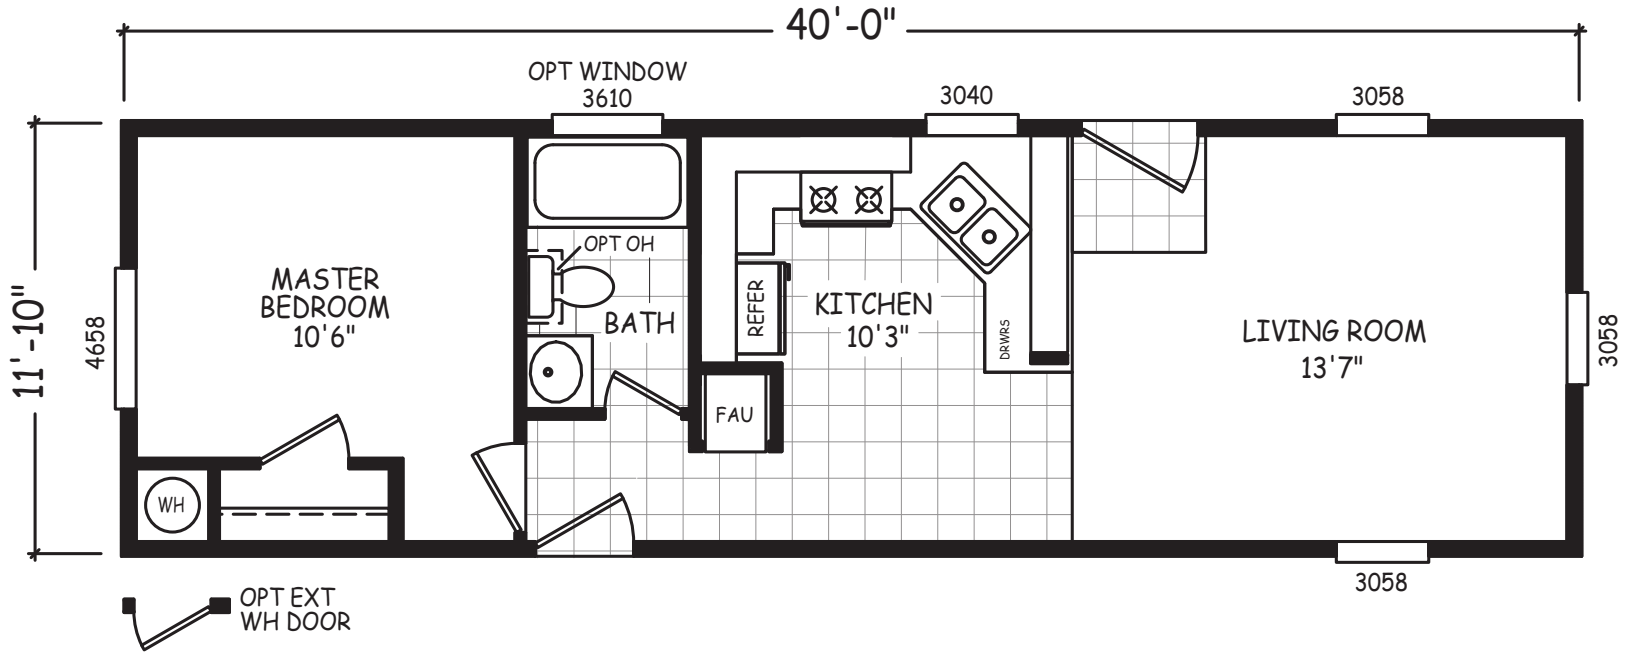

Paira

Landmark Series

1 Bedroom, 1 Bath
Approx. 474 Sq. Ft.

Last Updated: 8-25-20

I authorize Factory Expo Outlet Center to build my house, per this plan.

X _____

Customer Signature/Date

Important: Due to our policy of continual improvement, all information in our brochures may vary from actual home. The right is reserved to make changes at any time, without notice or obligation, in colors, materials, specifications, processes, and models. All dimensions and square footage calculations are nominal and approximate figures. Please check with your local sales associate for specific and current information.