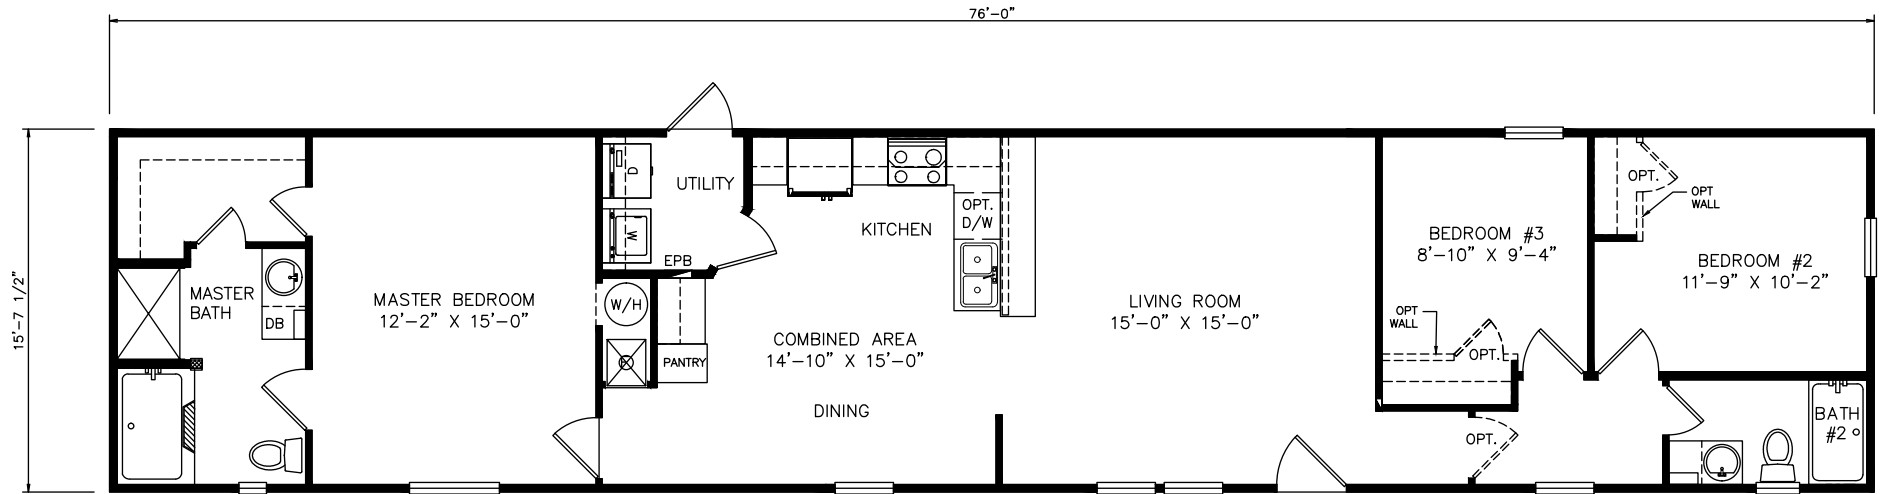

Palma

Heritage Series - Single Section

1,193 SQ. FT. (Approximate) 3 Bedrooms, 2 Baths

Last Updated: 6-21-21

FACTORY EXPO OUTLET CENTER

5757 S. Palo Verde Rd., #202
Tucson, AZ 85706

FactoryBuiltHomesDirect.com | 1-800-965-2781